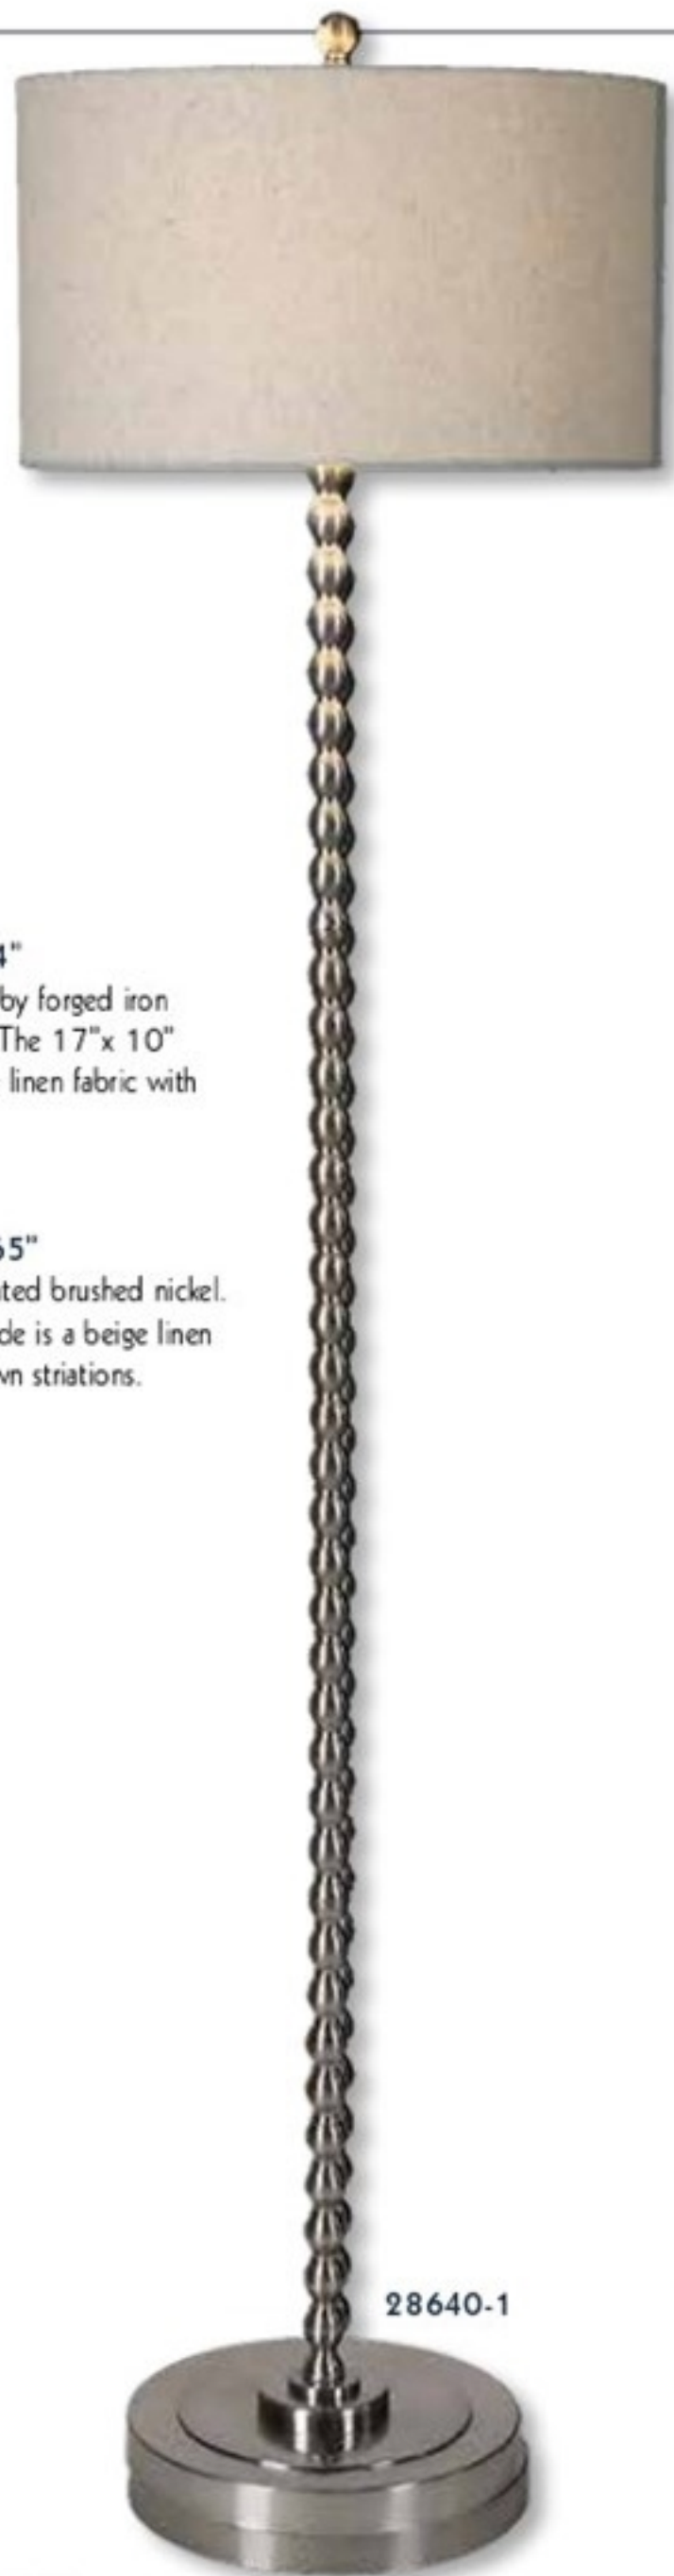

28640-1

28640-1 Sherise Floor Lamp 65"

Beaded metal base finished in a plated brushed nickel. The 16" round hardback drum shade is a beige linen fabric with subtle hints of gray-brown striations.

150 watt, 3-way