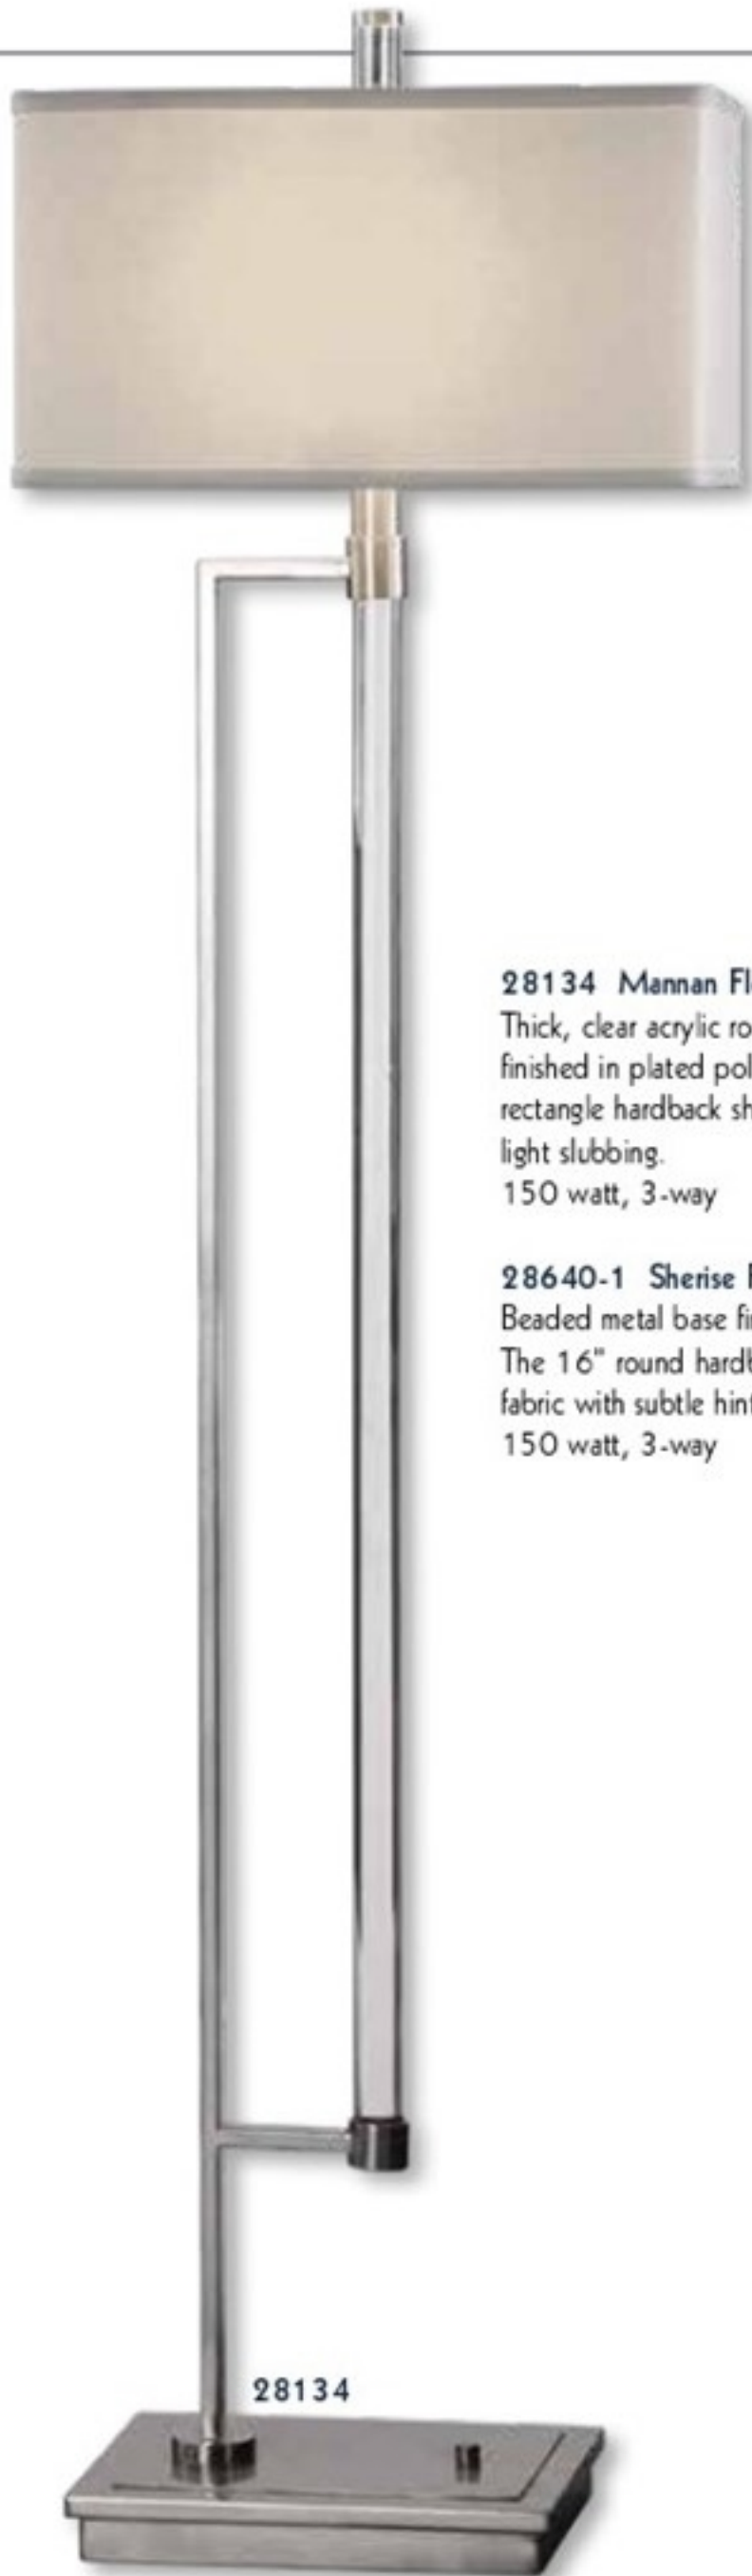

28134

28134 Mannan Floor Lamp 64"

Thick, clear acrylic rod, supported by forged iron finished in plated polished nickel. The 17"x 10" rectangle hardback shade is a white linen fabric with light slubbing.

150 watt, 3-way