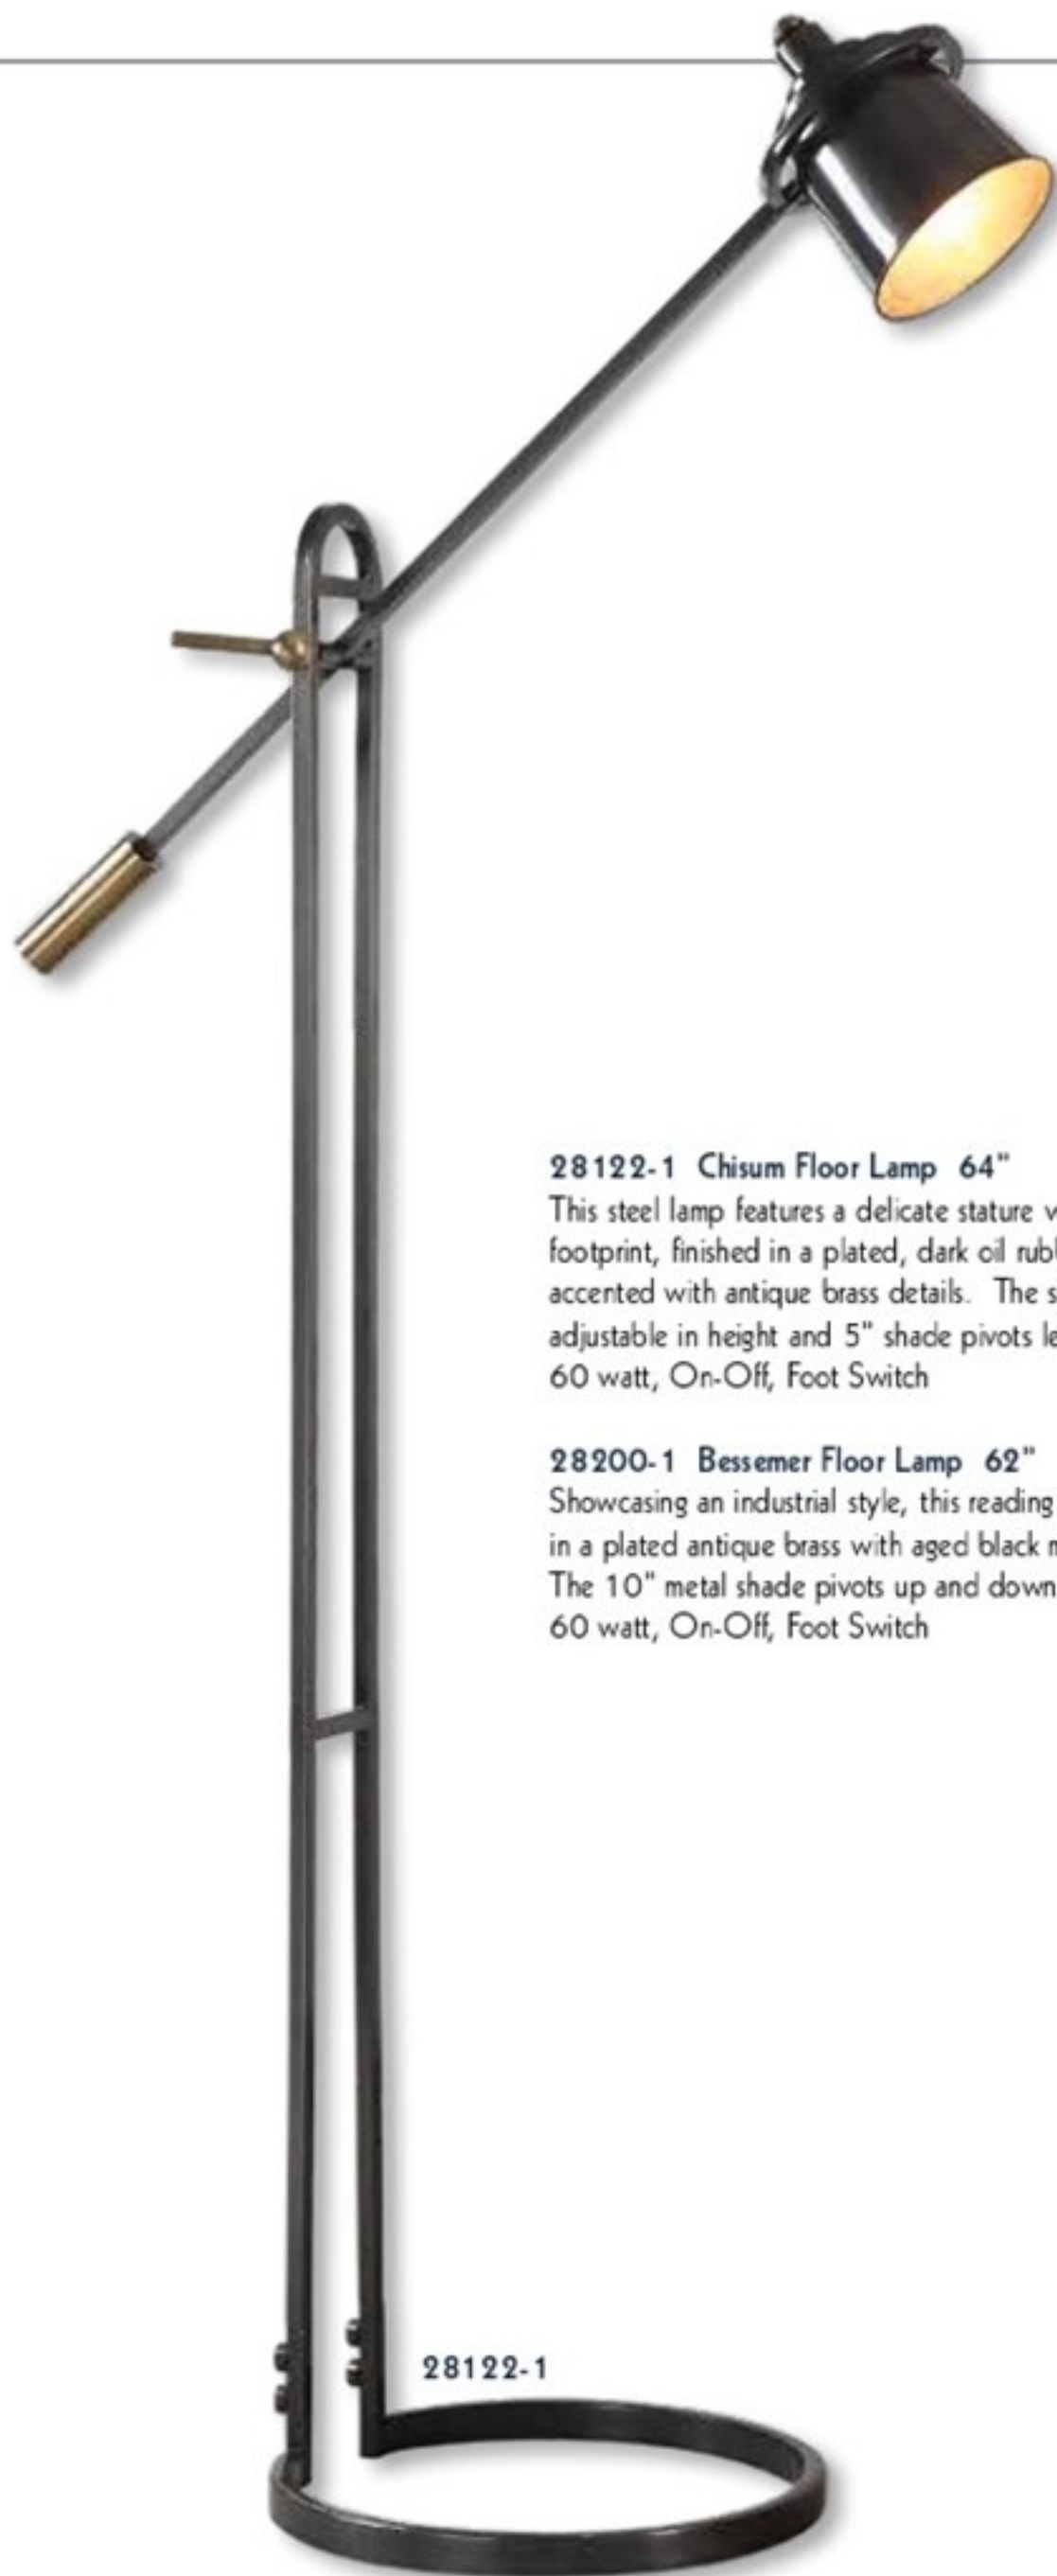

60 watt, On-Off, On-Line Switch

29647-1

29259-1

28122-1

**28122-1 Chisum Floor Lamp 64"**

This steel lamp features a delicate stature with a wide footprint, finished in a plated, dark oil rubbed bronze, accented with antique brass details. The shade arm is adjustable in height and 5" shade pivots left and right. 60 watt, On-Off, Foot Switch