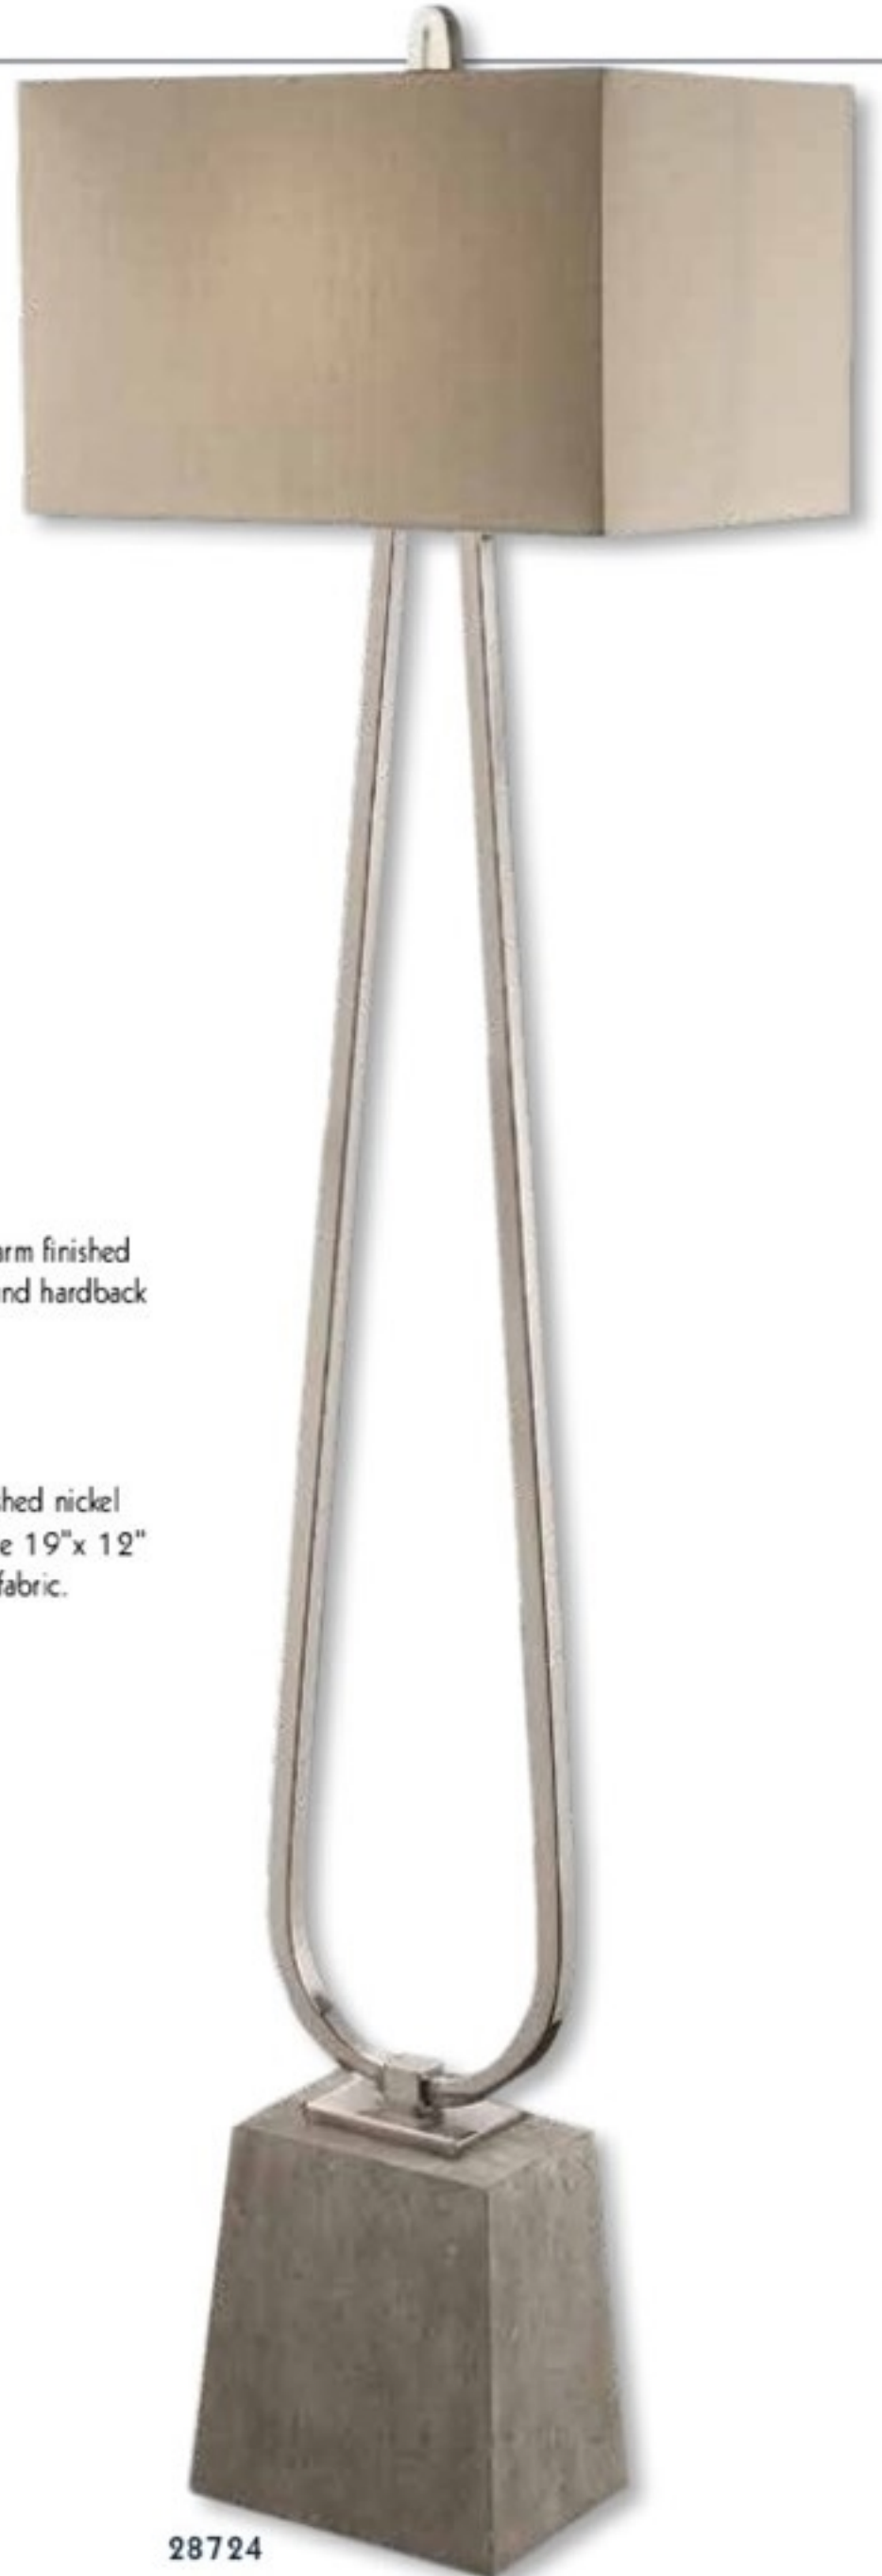

28724

28724 Carugo Floor Lamp 67"
Hand forged metal base finished in a plated polished nickel accented with a lightly stained concrete foot. The 19"x 12" rectangle hardback shade is a taupe bronze linen fabric.
150 watt, 3-way