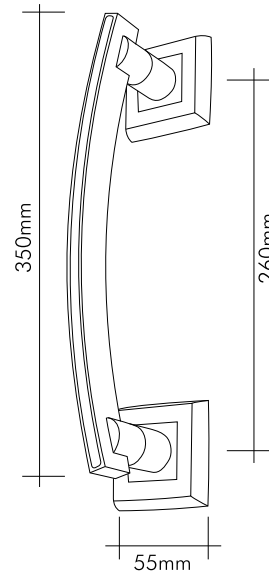

### Teknik Çizimler / Technical Drawings

Opsiyon / Option  
250mm  
300mm  
400mm  
450mm  
500mm

2271-056

Krom - Saten gümüş kaplama

*Chrome - Satene silver plated*

Our products are patented.

**mondeo**  
Door Handle-Drawer Handle  
& Bathroom Accessories