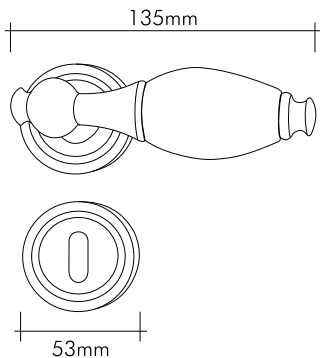

Teknik Çizimler / Technical Drawings