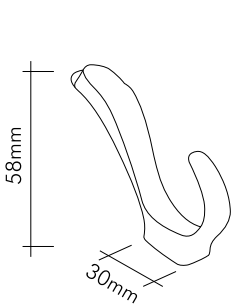

Teknik Çizimler / Technical Drawings