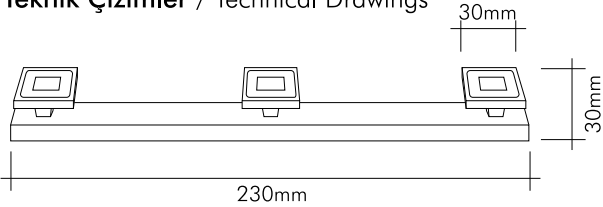

## Teknik Çizimler / Technical Drawings

0471-030-3

24 Ayar altın kaplama

*24K gold plated*

Our products are patented.

**mondeo**  
Door Handle-Drawer Handle  
& Bathroom Accessories