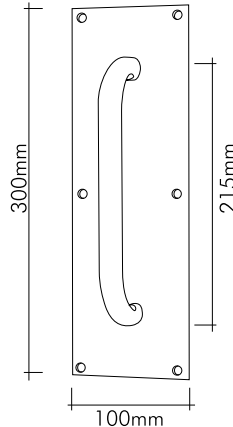

Teknik Çizimler / Technical Drawings