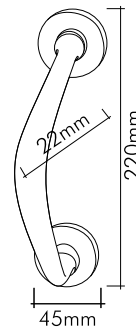

Teknik Çizimler / Technical Drawings