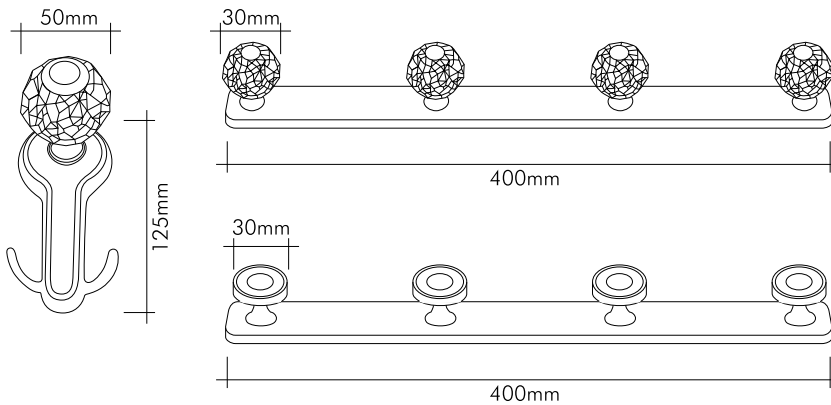

Bebek - Dore Askılıklar/ Hooks

Tutkulu olmaktır yaşam.
Life is to be passionate.

Teknik Bilgiler / Technical Information

Prinç imalat / Made of brass
İngiliz Albrifin S vernik / Albrifin S varnish
Kristal / Crystal
24 ayar altın kaplama / 24K gold plated

Renk Seçenekleri / Color Options

Teknik Çizimler / Technical Drawings