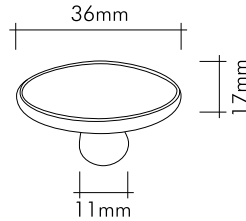

## Teknik Çizimler / Technical Drawings

96mm  
128mm  
160mm  
192mm

07104-030

24 Ayar altın kaplama  
24K gold plated

25104-030

24 Ayar altın kaplama  
24K gold plated

Our products are patented.

**VISTA D'ORO**  
THE QUALITY OF EXPERIENCE  
by Schinoglu