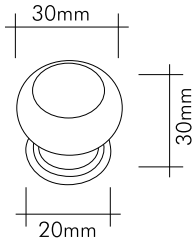

Teknik Çizimler / Technical Drawings