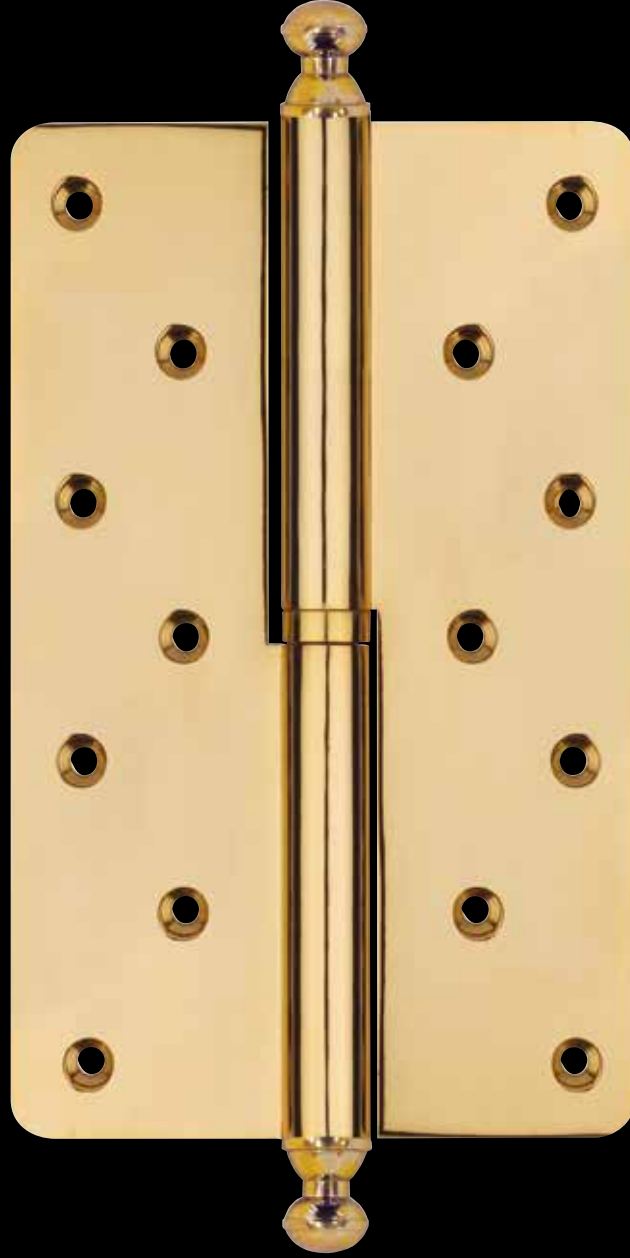

1625-003-5111R MAJÖR

Altın rengi kaplama

Gold color plated

1625-030-1111

24 Ayar altın kaplama

24K gold plated

Our products are patented.