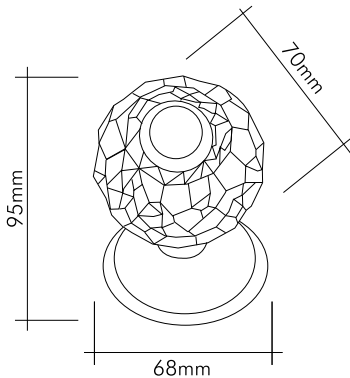

Teknik Çizimler / Technical Drawings