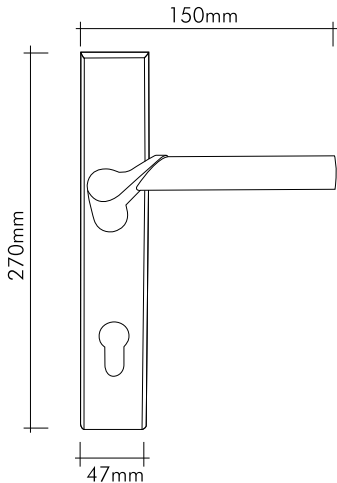

Teknik Çizimler / Technical Drawings