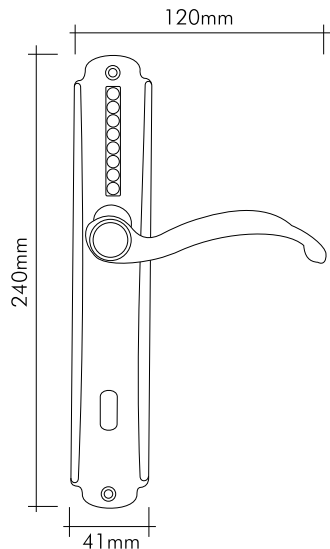

### Teknik Çizimler / Technical Drawings

01414-031  SWAROVSKI

24 Ayar altın kaplama

24 K gold plated

Our products are patented.

**mondeo**  
Door Handle-Drawer Handle  
& Bathroom Accessories