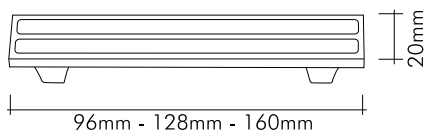

Teknik Çizimler / Technical Drawings