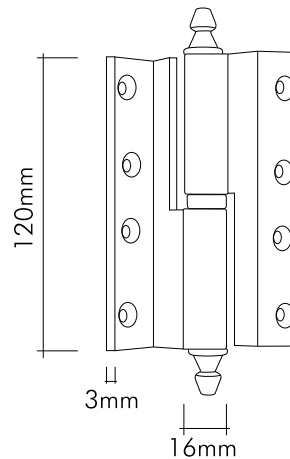

### Teknik Çizimler / Technical Drawings

1633-003-1111-2 NAKIŞLI / EMBROIDERD

Altın rengi kaplama

*Gold color plated*

Our products are patented.

**mondeo**  
Door Handle-Drawer Handle  
& Bathroom Accessories