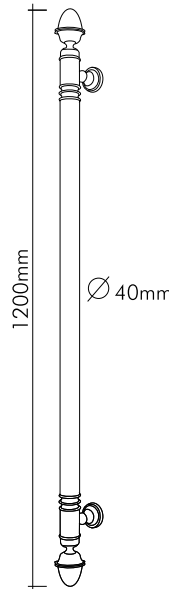

Teknik Çizimler / Technical Drawings