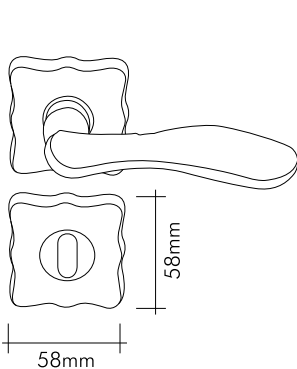

### Teknik Çizimler / Technical Drawings

2265-030

24 Ayar altın kaplama

24K gold plated

Our products are patented.

**mondeo**  
Door Handle-Drawer Handle  
& Bathroom Accessories