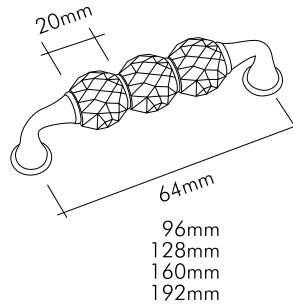

Bebek Renkli Kristal Çekmece Kulp / Colored Crystal Drawer Handle

Farklı renkleri bir araya getirebilmektir yaşam.
Life is to be able to bring different colours together.

Teknik Bilgiler / Technical Information

Prinç imalat / Made of brass

İngiliz Albrifin S vernik / Albrifin S varnish

Kristal / Crystal

24 ayar altın kaplama / 24K gold plated

Renk Seçenekleri / Color Options

Teknik Çizimler / Technical Drawings