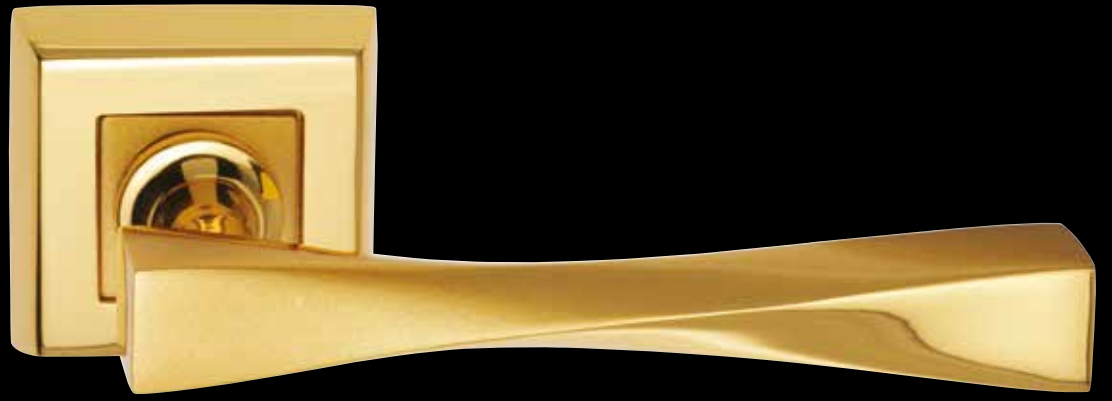

### Teknik Çizimler / Technical Drawings

20x20mm

ZARA Opsiyon / Option  
210mm  
250mm

2229-030

24 Ayar altın kaplama

*24K gold plated*

Our products are patented.

**mondeo**  
Door Handle-Drawer Handle  
& Bathroom Accessories