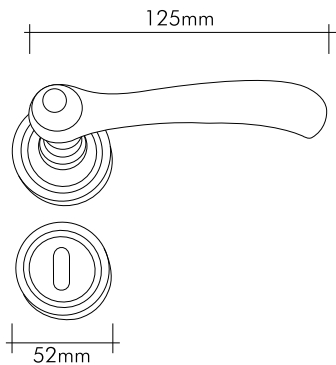

Teknik Çizimler / Technical Drawings