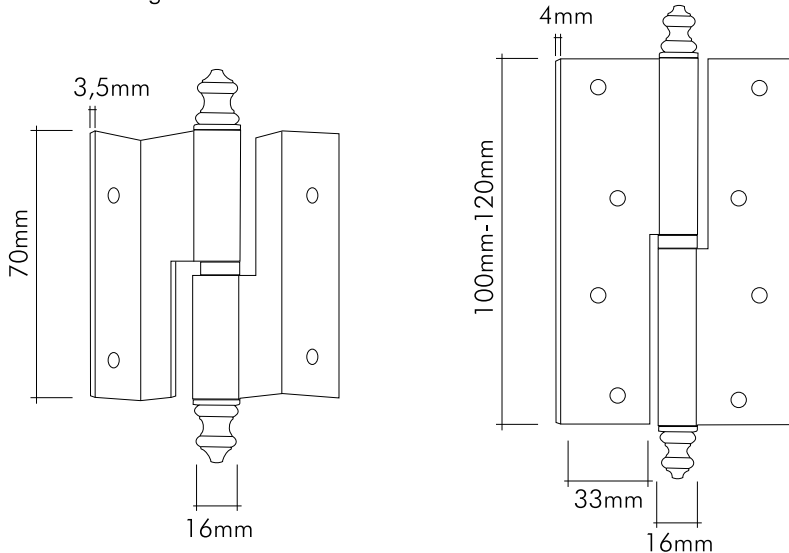

Teknik Çizimler / Technical Drawings