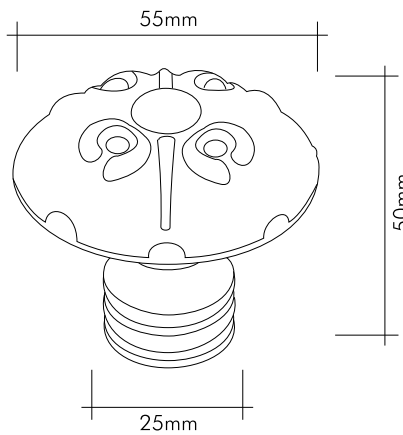

## Teknik Çizimler / Technical Drawings

07198-030-55 55mm

24 Ayar altın kaplama

*24K gold plated*

Our products are patented.

**mondeo**  
Door Handle-Drawer Handle  
& Bathroom Accessories