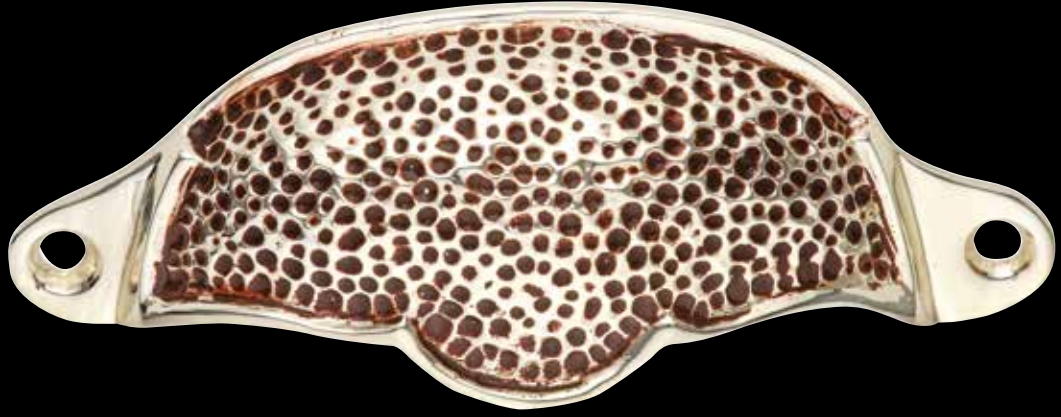

07175-1635

Rustik platin kaplama
Rustic platinum plated

07176-1635

Rustik platin kaplama
Rustic platinum plated

Our products are patented.