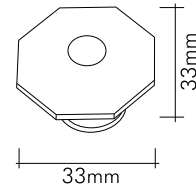

Teknik Çizimler / Technical Drawings