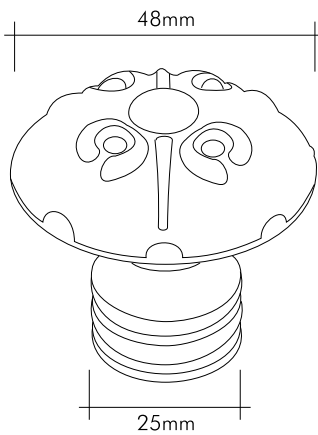

## Teknik Çizimler / Technical Drawings

07198-030-55 55mm

24 Ayar altın kaplama

*24K gold plated*

Our products are patented.

**mondeo**  
Door Handle-Drawer Handle  
& Bathroom Accessories