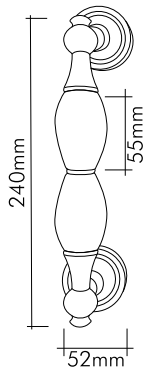

Teknik Çizimler / Technical Drawings