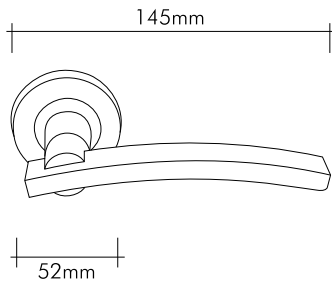

Teknik Çizimler / Technical Drawings