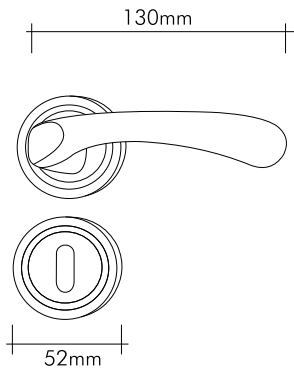

Teknik Çizimler / Technical Drawings