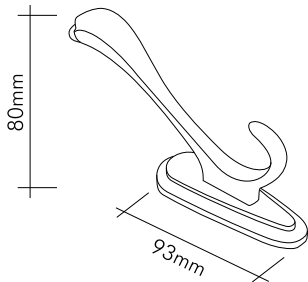

Teknik Çizimler / Technical Drawings