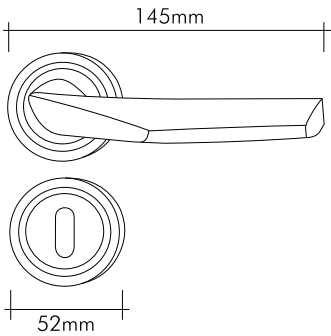

Söğüt

Dokun. Estetiğe dokun.

Touch. Touch aesthetics.

Teknik Bilgiler / Technical Information

Prinç imalat / Made of brass

İngiliz Albrifin S vernik / Albrifin S varnish

Çelik demir, alyan vida, çelik yay

Renk Seçenekleri / Color Options

Teknik Çizimler / Technical Drawings