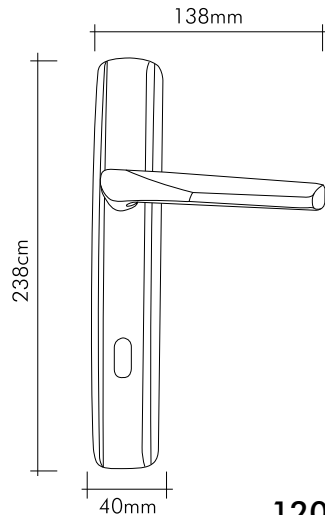

Söğüt

Dokun. Estetiğe dokun.

Touch. Touch aesthetics.

Teknik Bilgiler / Technical Information

Prinç imalat / Made of brass

İngiliz Albrifin S vernik / Albrifin S varnish

Çelik demir, alyan vida, çelik yay

Renk Seçenekleri / Color Options

Teknik Çizimler / Technical Drawings