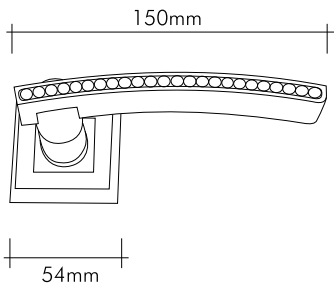

### Teknik Çizimler / Technical Drawings

Opsiyon / Option  
250mm  
300mm  
400mm  
450mm  
500mm

2271-056

Krom - Saten gümüş kaplama

*Chrome - Satene silver plated*

Our products are patented.

**mondeo**  
Door Handle-Drawer Handle  
& Bathroom Accessories