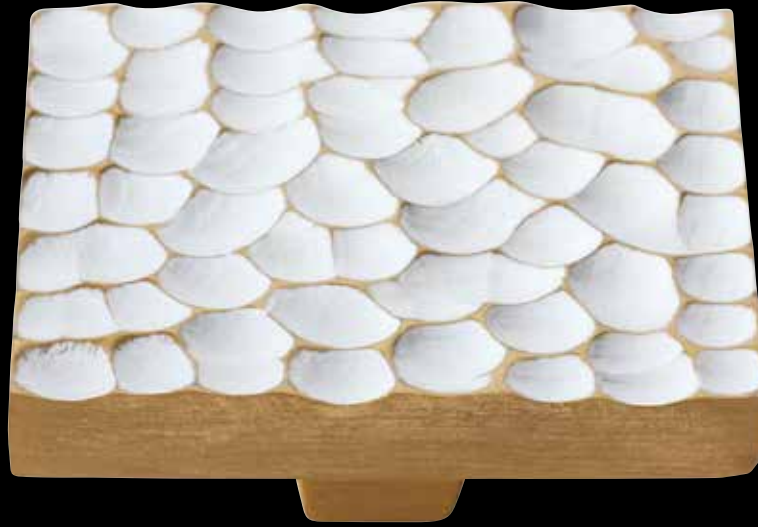

07500-719 PLATE

Beyaz - Saten altın kaplama

White - Gold plated

Our products are patented.

mondeo
Door Handle-Drawer Handle
& Bathroom Accessories