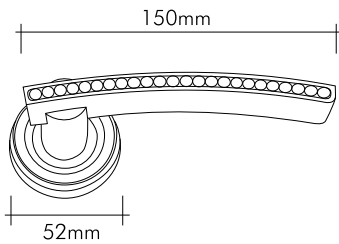

### Teknik Çizimler / Technical Drawings

Opsiyon / Option  
250mm  
300mm  
400mm  
450mm  
500mm

2271-056

Krom - Saten gümüş kaplama

*Chrome - Satene silver plated*

Our products are patented.

**mondeo**  
Door Handle-Drawer Handle  
& Bathroom Accessories