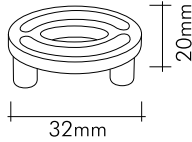

## Teknik Çizimler / Technical Drawings

0776-030 DORE

24 Ayar altın kaplama

*24K gold plated*

2577-030-96 VEGA

24 Ayar altın kaplama

*24K gold plated*

Our products are patented.