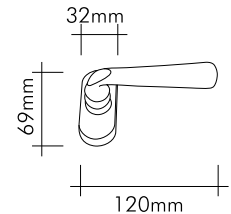

Teknik Çizimler / Technical Drawings