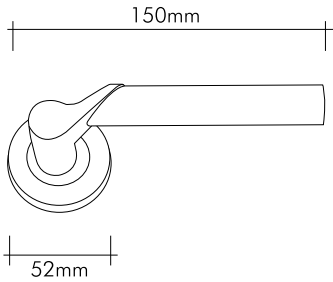

Teknik Çizimler / Technical Drawings