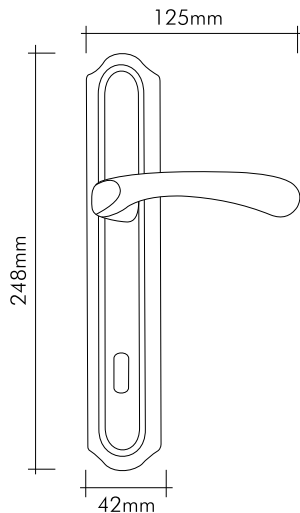

Teknik Çizimler / Technical Drawings