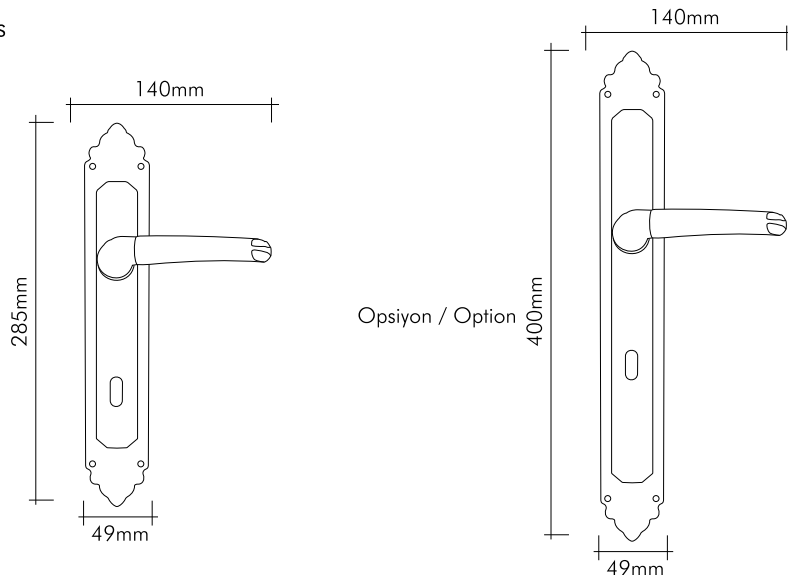

### Teknik Çizimler / Technical Drawings

0118-015

Gümüş antik kaplama  
*Silver antique plated*

Our products are patented.

**mondeo**  
Door Handle-Drawer Handle  
& Bathroom Accessories