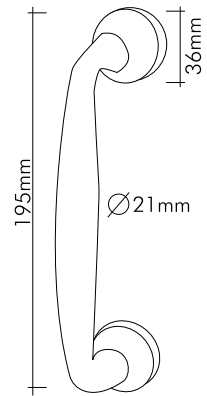

Teknik Çizimler / Technical Drawings