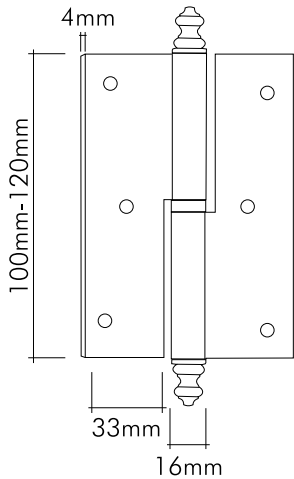

### Teknik Çizimler / Technical Drawings

16120-030-2111

24 Ayar altın kaplama

24K gold plated

Our products are patented.

VISTA D'ORO  
THE QUALITY OF EXPERIENCE  
by Schinoglu