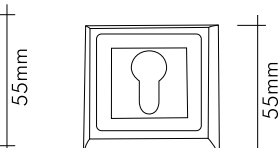

### Teknik Çizimler / Technical Drawings

Oda Tip / Key Hole

Silindir Tip / Cycline Hole

WC Tip / WC Type

52mm

52mm

52mm

55mm