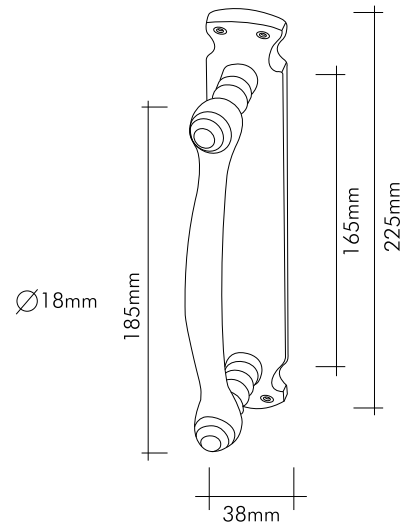

Teknik Çizimler / Technical Drawings