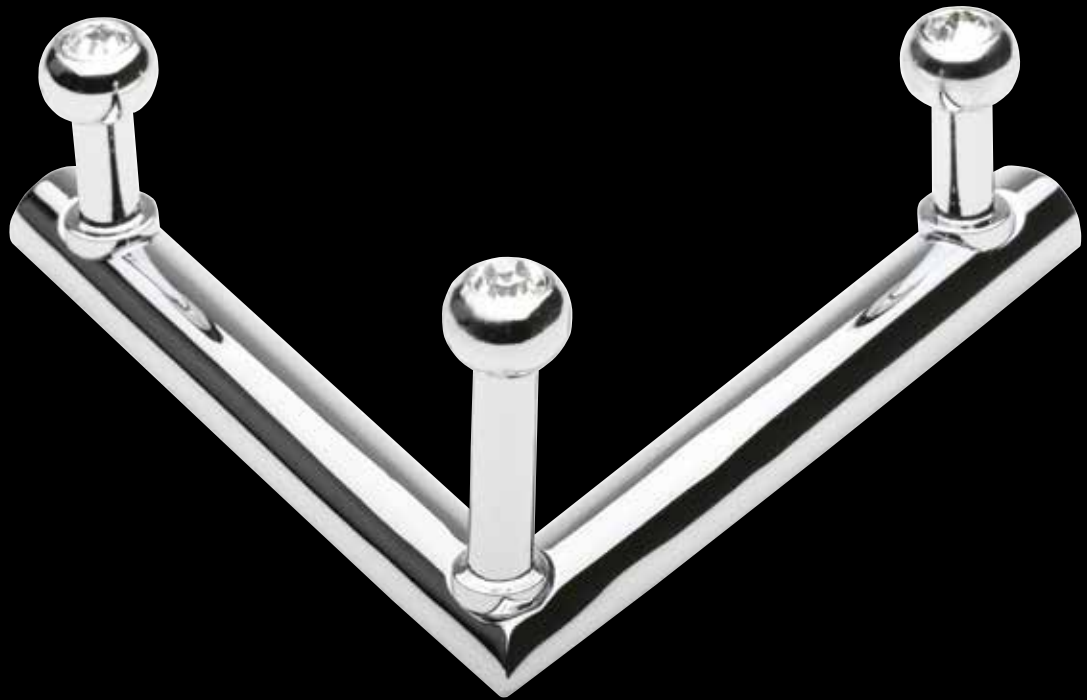

0493-005V-2 SW SWAROVSKI

Krom kaplama
Chrome plated

Our products are patented.

mondeo
Door Handle-Drawer Handle
& Bathroom Accessories