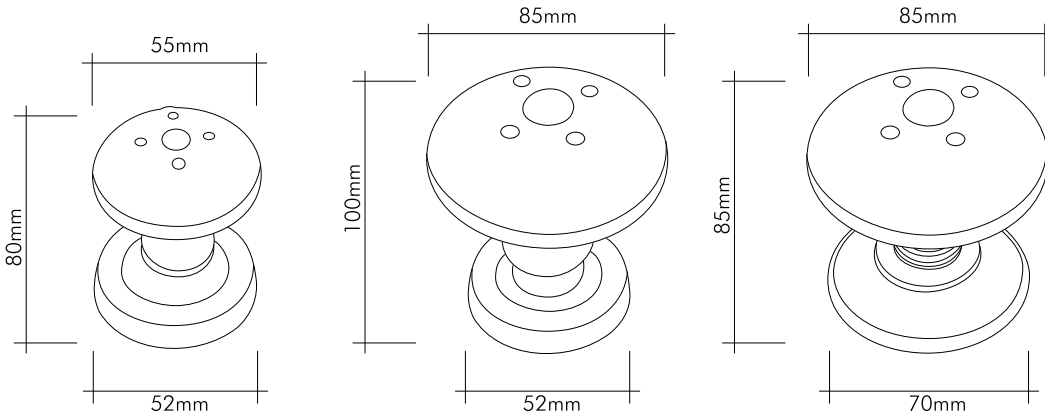

## Teknik Çizimler / Technical Drawings

05198-5030H HAREKETLİ 55mm

24 Ayar altın kaplama  
24K gold plated

05198-030 SABİT 85mm

24 Ayar altın kaplama  
24K gold plated

Our products are patented.