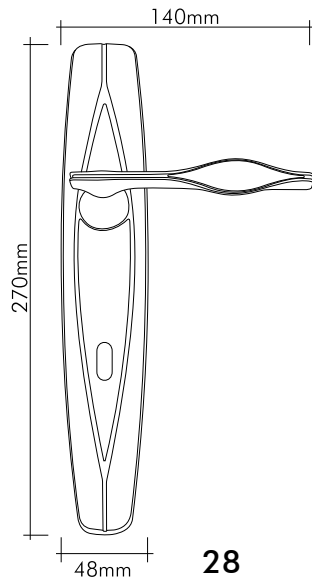

### Teknik Çizimler / Technical Drawings

01102-031

24 Ayar altın kaplama

24K gold plated

Our products are patented.

**VISTA D'ORO**  
THE QUALITY OF EXPERIENCE  
by Sahinoglu