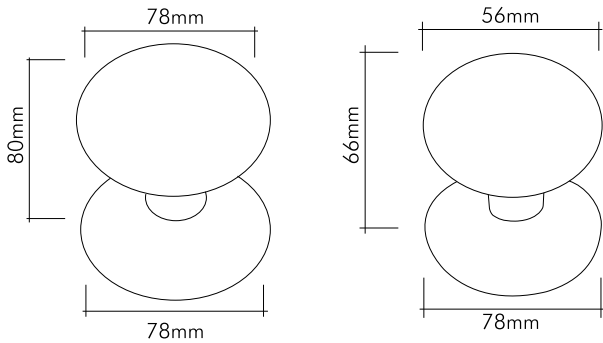

Bendio - Side Toplar / Knobs

Doğallıktır yaşam.
Life is to be natural.

Teknik Bilgiler / Technical Information

Prinç imalat / Made of brass
İngiliz Albrifin S vernik / Albrifin S varnish

Renk Seçenekleri / Color Options

Teknik Çizimler / Technical Drawings