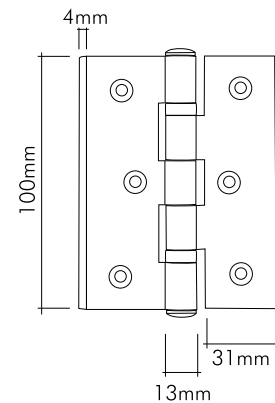

Teknik Çizimler / Technical Drawings