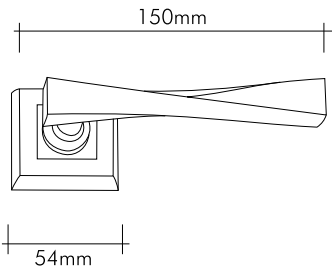

### Teknik Çizimler / Technical Drawings

20x20mm

ZARA Opsiyon / Option  
210mm  
250mm

2229-030

24 Ayar altın kaplama

*24K gold plated*

Our products are patented.

**mondeo**  
Door Handle-Drawer Handle  
& Bathroom Accessories