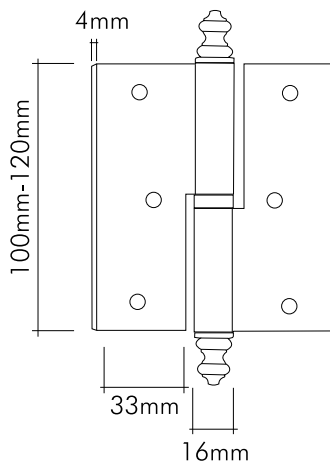

### Teknik Çizimler / Technical Drawings

1633-003-1111-2 NAKIŞLI / EMBROIDERD

Altın rengi kaplama

*Gold color plated*

Our products are patented.

**mondeo**  
Door Handle-Drawer Handle  
& Bathroom Accessories