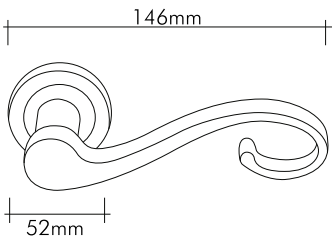

### Teknik Çizimler / Technical Drawings

02130-030

24 Ayar altın kaplama

*24K gold plated*

Our products are patented.

**VISTA D'ORO**  
THE QUALITY OF EXPERIENCE  
by Schinoglu