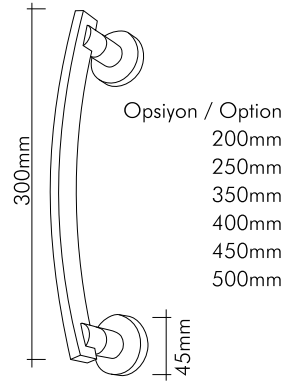

Teknik Çizimler / Technical Drawings