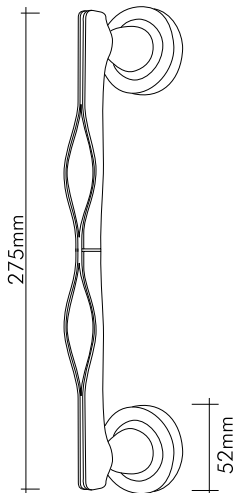

Curl Kapı Kolu ve Çekme Kollar Door handle and Pull Handles

Designer: RDM'S Architects, Milano.

Zeka. Gözünü aç. Aç ki; daha net görülsün tüm hayaller.
Intelligence. Open your eyes. Do it so all dreams will be visible

Teknik Bilgiler / Technical Information

Prinç imalat / Made of brass
İngiliz Albrifin S vernik / Albrifin S varnish
24 ayar altın kaplama / 24K gold plated
Çelik demir, alyan vida, çelik yay

Renk Seçenekleri / Color Options

Teknik Çizimler / Technical Drawings