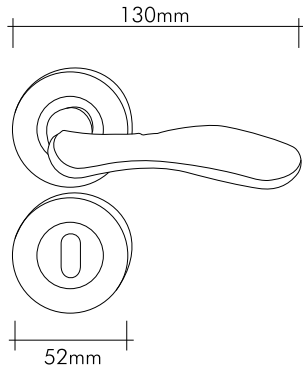

### Teknik Çizimler / Technical Drawings

2265-030

24 Ayar altın kaplama

24K gold plated

Our products are patented.

**mondeo**  
Door Handle-Drawer Handle  
& Bathroom Accessories