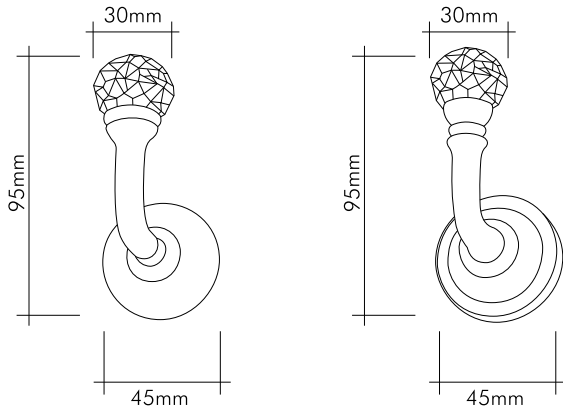

## Teknik Çizimler / Technical Drawings

1437-003L BEBEK

Altın rengi kaplama  
*Gold color plated*

1471-030L ALMARA

24 Ayar altın kaplama  
*24K gold plated*

Our products are patented.

**mondeo**  
Door Handle-Drawer Handle  
& Bathroom Accessories