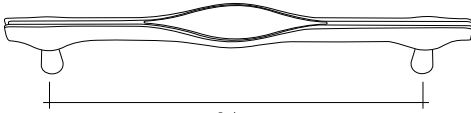

## Teknik Çizimler / Technical Drawings

96mm  
128mm  
160mm  
192mm

07104-030

24 Ayar altın kaplama  
24K gold plated

25104-030

24 Ayar altın kaplama  
24K gold plated

Our products are patented.

**VISTA D'ORO**  
THE QUALITY OF EXPERIENCE  
by Schinoglu