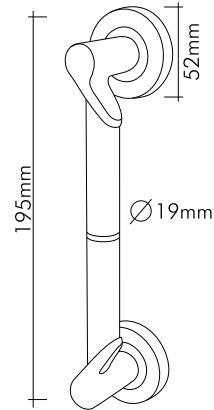

Teknik Çizimler / Technical Drawings