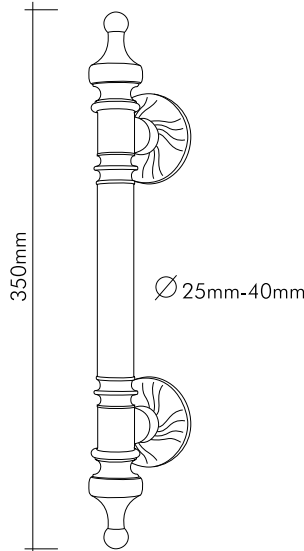

### Teknik Çizimler / Technical Drawings

Opsiyon / Option  
350mm - 1200mm

02141-030

24 Ayar altın kaplama

*24K gold plated*

Our products are patented.

**mondeo**  
Door Handle-Drawer Handle  
& Bathroom Accessories