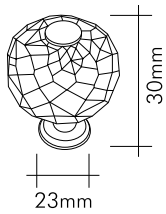

Teknik Çizimler / Technical Drawings