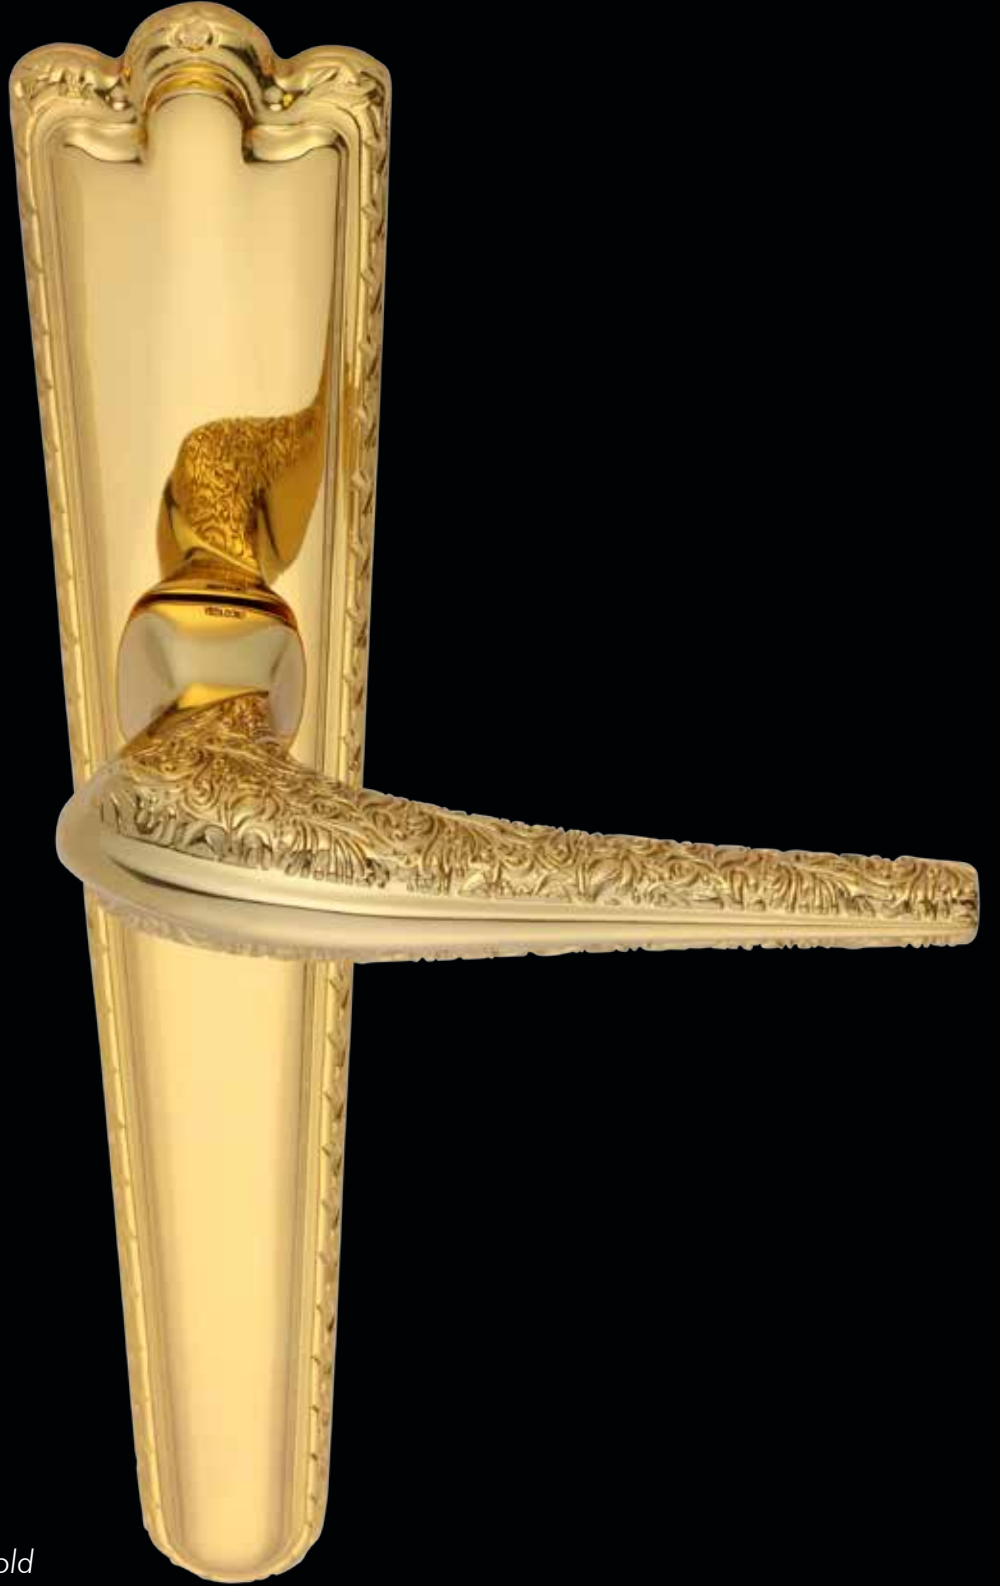

## Teknik Çizimler / Technical Drawings

01151-030

24 Ayar Altın / 24 K Gold

Our Product Are Patented.

**VISTA D'ORO**  
THE QUALITY OF EXPERIENCE  
by Schinoglu