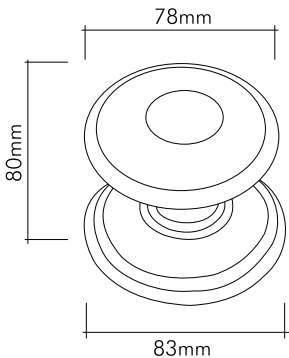

Teknik Çizimler / Technical Drawings