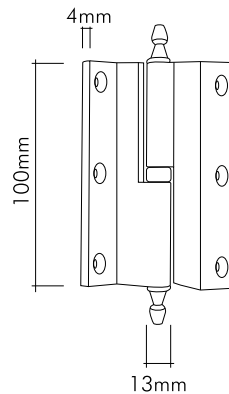

Teknik Çizimler / Technical Drawings