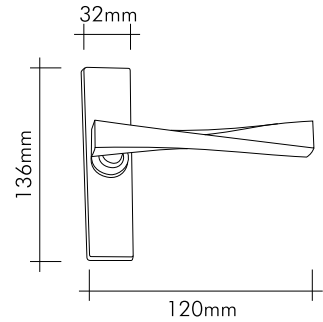

### Teknik Çizimler / Technical Drawings

20x20mm

ZARA Opsiyon / Option  
210mm  
250mm

2229-030

24 Ayar altın kaplama

*24K gold plated*

Our products are patented.

**mondeo**  
Door Handle-Drawer Handle  
& Bathroom Accessories