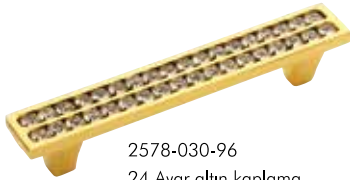

Rosa Çekmece Kulp / Drawer Handle

Kendinden emin olmaktır yaşam.
Life is to be sure of yourself.

Teknik Bilgiler / Technical Information

Prinç imalat / Made of brass

İngiliz Albrifin S vernik / Albrifin S varnish

Kristal / Crystal

24 ayar altın kaplama / 24K gold plated

Renk Seçenekleri / Color Options

2578-030-96
24 Ayar altın kaplama
24K gold plated