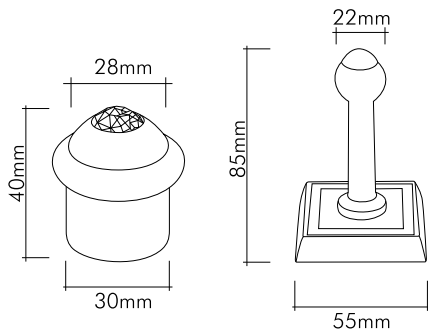

Swarovski - Mimoza - Conchiglia

Tamponlar / Stoppers

Nerede duracağını iyi bilmektir yaşam.
Life is to know where to stop very well.

Teknik Bilgiler / Technical Information

Prinç imalat / Made of brass
İngiliz Albrifin S vernik / Albrifin S varnish
Swarovski - Kristal / Crystal
24 ayar altın kaplama / 24K gold plated

Renk Seçenekleri / Color Options

Teknik Çizimler / Technical Drawings