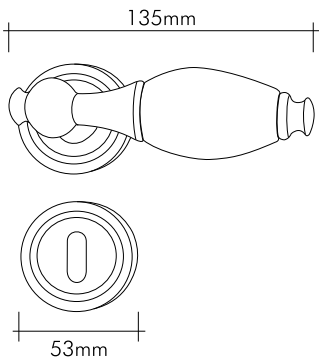

### Teknik Çizimler / Technical Drawings

02437-030

24 Ayar altın kaplama

*24K gold plated*

Our products are patented.

**mondeo**  
Door Handle-Drawer Handle  
& Bathroom Accessories