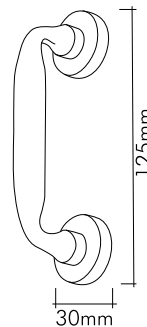

Teknik Çizimler / Technical Drawings