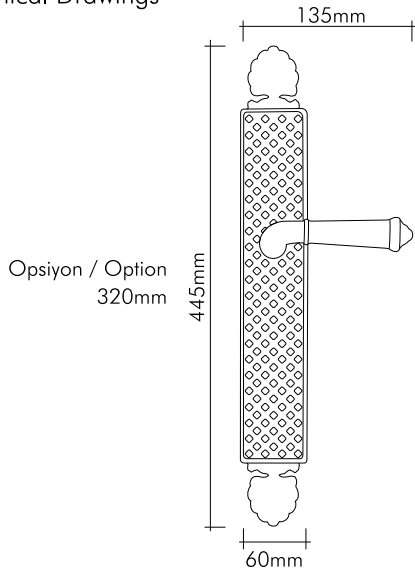

### Teknik Çizimler / Technical Drawings

01160-3135

Rustik 24 Ayar altın kaplama

*Rustic 24K gold plated*

Our products are patented.

**mondeo**  
Door Handle-Drawer Handle  
& Bathroom Accessories