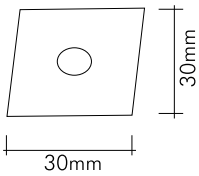

Teknik Çizimler / Technical Drawings