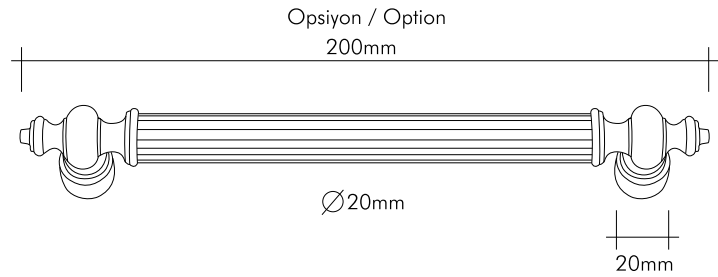

Teknik Çizimler / Technical Drawings