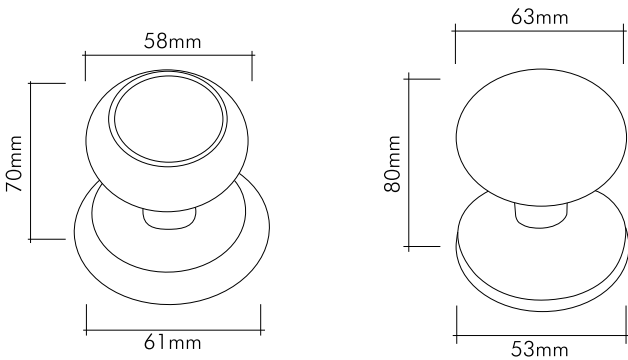

## Teknik Çizimler / Technical Drawings

0503-003 CAN

Altın rengi kaplama  
*Gold color plated*

0524-060 ANNA

Saten krom kaplama  
*Satene chrome plated*

Our products are patented.

**mondeo**  
Door Handle-Drawer Handle  
& Bathroom Accessories