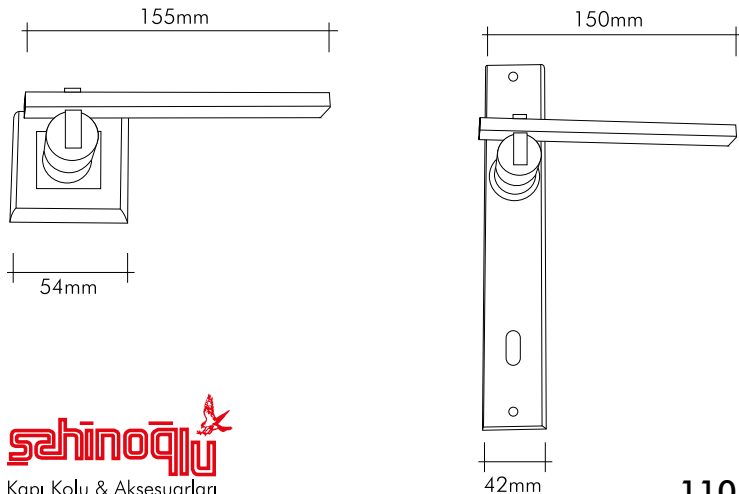

Teknik Çizimler / Technical Drawings