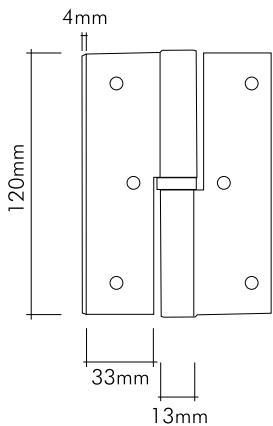

Teknik Çizimler / Technical Drawings