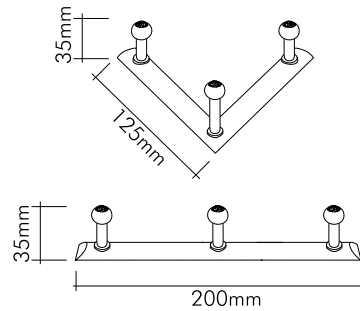

Teknik Çizimler / Technical Drawings