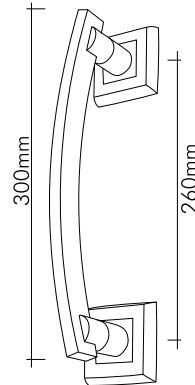

Teknik Çizimler / Technical Drawings