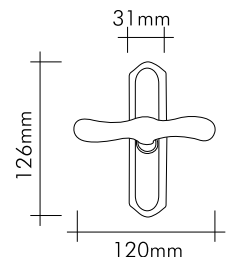

Teknik Çizimler / Technical Drawings