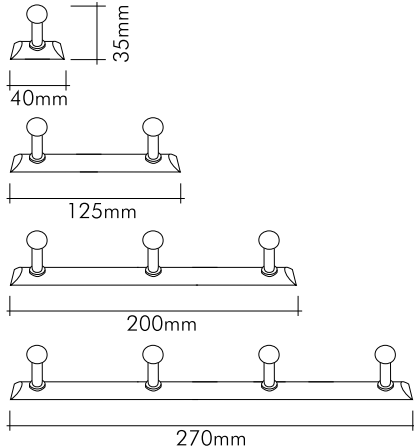

Teknik Çizimler / Technical Drawings