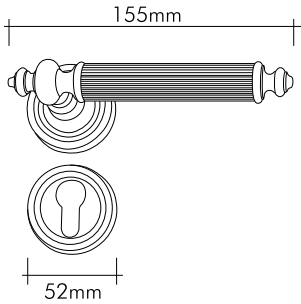

Teknik Çizimler / Technical Drawings