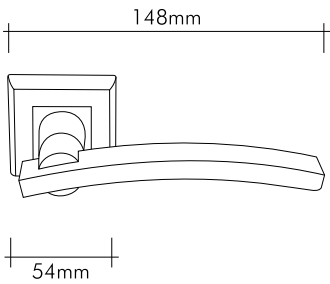

Teknik Çizimler / Technical Drawings