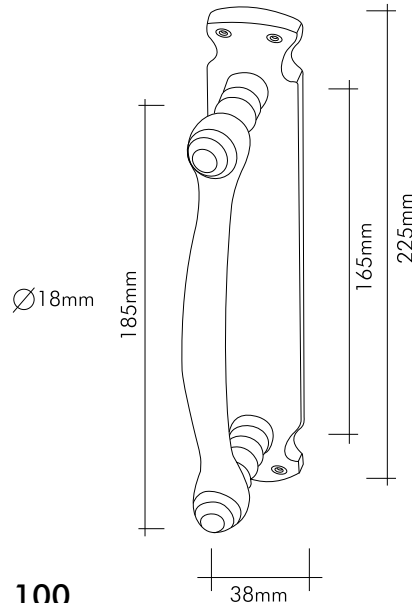

Teknik Çizimler / Technical Drawings