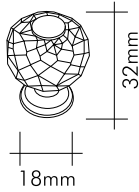

Teknik Çizimler / Technical Drawings