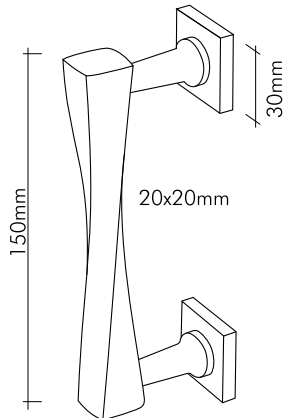

### Teknik Çizimler / Technical Drawings

20x20mm

ZARA Opsiyon / Option  
210mm  
250mm

2229-030

24 Ayar altın kaplama

*24K gold plated*

Our products are patented.

**mondeo**  
Door Handle-Drawer Handle  
& Bathroom Accessories