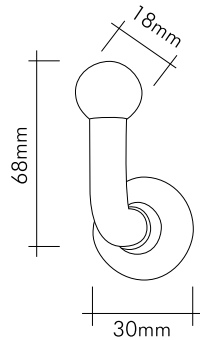

Teknik Çizimler / Technical Drawings