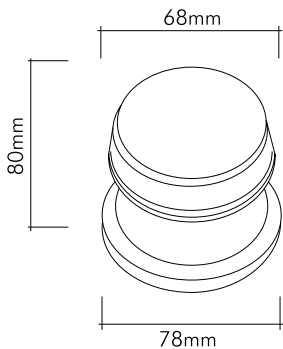

Teknik Çizimler / Technical Drawings