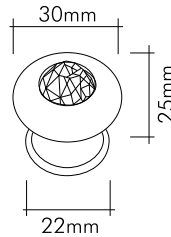

Teknik Çizimler / Technical Drawings