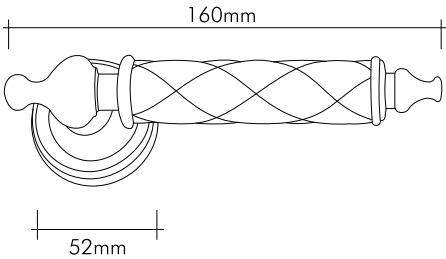

### Teknik Çizimler / Technical Drawings

Opsiyon / Option  
350mm - 1200mm

02141-030

24 Ayar altın kaplama

*24K gold plated*

Our products are patented.

**mondeo**  
Door Handle-Drawer Handle  
& Bathroom Accessories