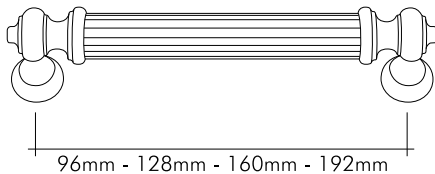

Teknik Çizimler / Technical Drawings