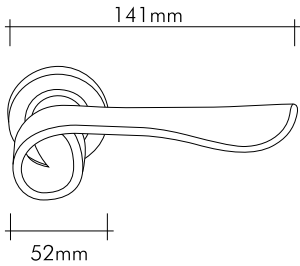

### Teknik Çizimler / Technical Drawings

02120-3135

Rustik 24 Ayar altın kaplama

*Rustic 24K gold plated*

Our products are patented.

**VISTA D'ORO**  
THE QUALITY OF EXPERIENCE  
by Sahinoglu