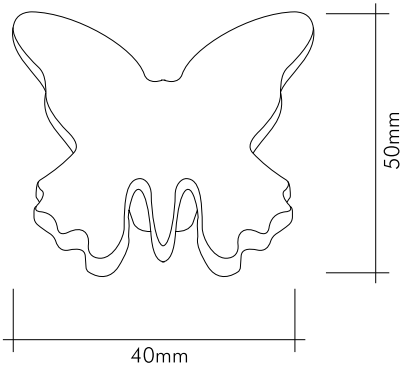

## Teknik Çizimler / Technical Drawings

0799-3019

Beyaz patine - 24 Ayar altın kaplama  
White paten - 24K gold plated

0799-055

Krom oksit kaplama  
Chrome oxide plated

Our products are patented.