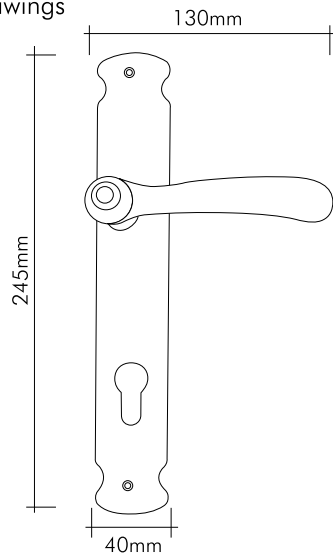

Teknik Çizimler / Technical Drawings