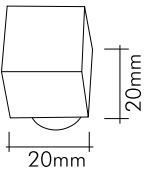

Teknik Çizimler / Technical Drawings