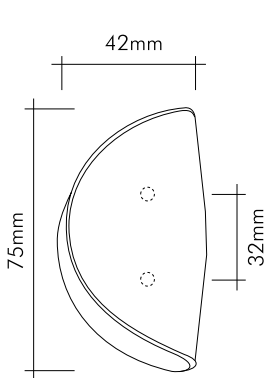

Teknik Çizimler / Technical Drawings