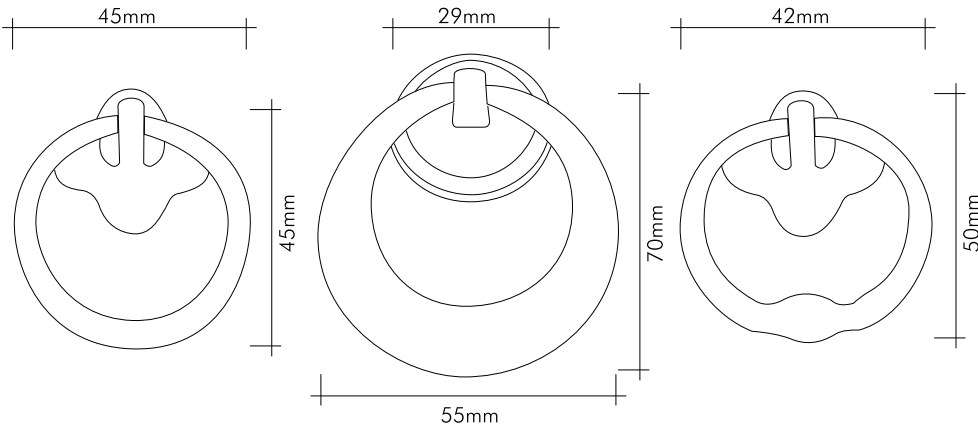

## Teknik Çizimler / Technical Drawings

07174-030

24 Ayar altın kaplama  
*24K gold plated*

07172-1635

Rustik platin kaplama  
*Rustic platinum plated*

Our products are patented.