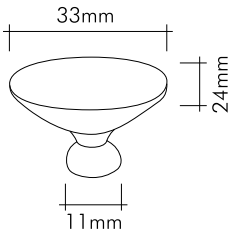

## Teknik Çizimler / Technical Drawings

07110-030

24 Ayar altın kaplama  
24K gold plated

07111-030

24 Ayar altın kaplama  
24K gold plated

25105-3119-128

Rustik 24 ayar altın  
Rustik 24 K gold

Our products are patented.