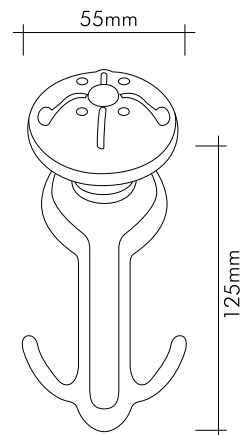

## Teknik Çizimler / Technical Drawings

07198-030-55 55mm

24 Ayar altın kaplama

*24K gold plated*

Our products are patented.

**mondeo**  
Door Handle-Drawer Handle  
& Bathroom Accessories