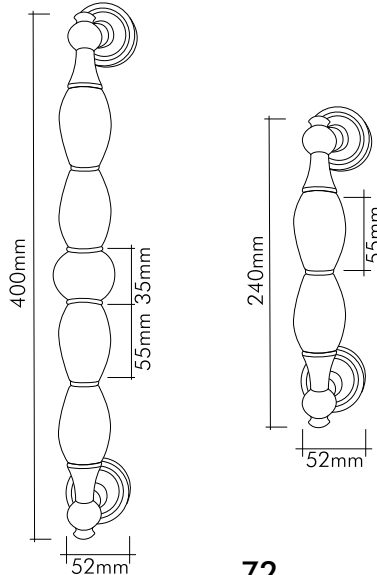

Teknik Çizimler / Technical Drawings