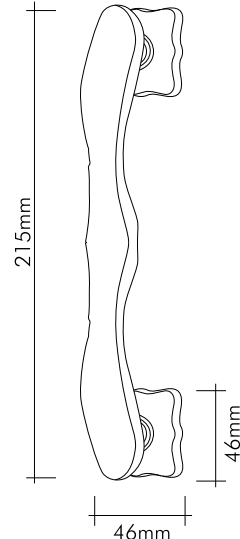

### Teknik Çizimler / Technical Drawings

2265-030

24 Ayar altın kaplama

24K gold plated

Our products are patented.

**mondeo**  
Door Handle-Drawer Handle  
& Bathroom Accessories