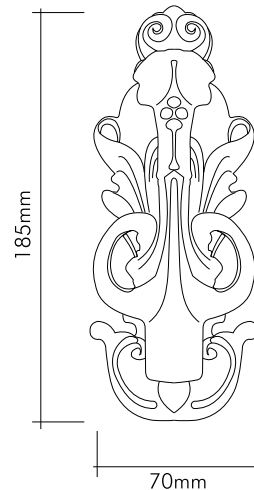

Teknik Çizimler / Technical Drawings