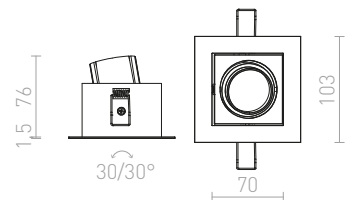

↑ 100
▣ 90x90

● LED

● stmívatelné
na vyžádání