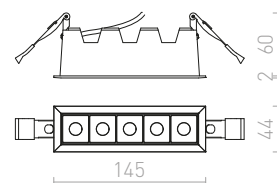

LIZARD V ZÁPUŠTNÁ

230 V LED 5x2 W $\angle 24^\circ$ 3000 K 450 lm Ra 80

R12855 bílá

1 250 Kč

↑ 150
▣ 136x35

● LED

● stmívatelné
na vyžádání