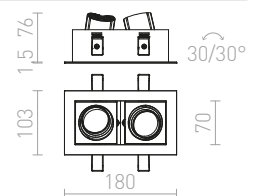

BONDY II ZÁPUSTNÁ

230 V LED 2x7 W $\angle 24^\circ$ 3000 K 1120 lm Ra 80

R12857 bílá

1 800 Kč

↑ 100
▣ 170x90

● LED

● stmívatelné
na vyžádání