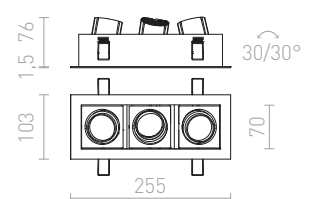

BONDY III ZÁPUSTNÁ

230 V LED 3x7 W $\angle 24^\circ$ 3000 K 1680 lm Ra 80

R12858 bílá

2 400 Kč

↑ 100
▣ 243x90

● LED

● stmívatelné
na vyžádání