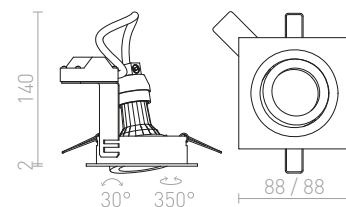

↑ 140
● Ø81

G11841