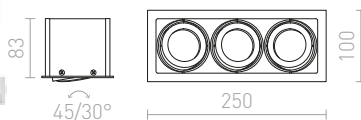

FIZZ III NÁKLOPNÁ

12V GU5,3 3x50W

R10148 hliník

2 200 Kč %

↑ 95

▣ 241x88

G12233

G13002