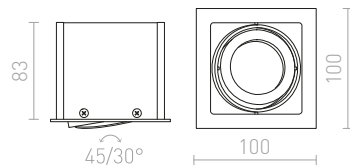

FIZZ I NÁKLOPNÁ

12V GU5,3 50W

R10146 hliník

1 200 Kč →

↑ 95

▣ 88x88

G12233

G13002