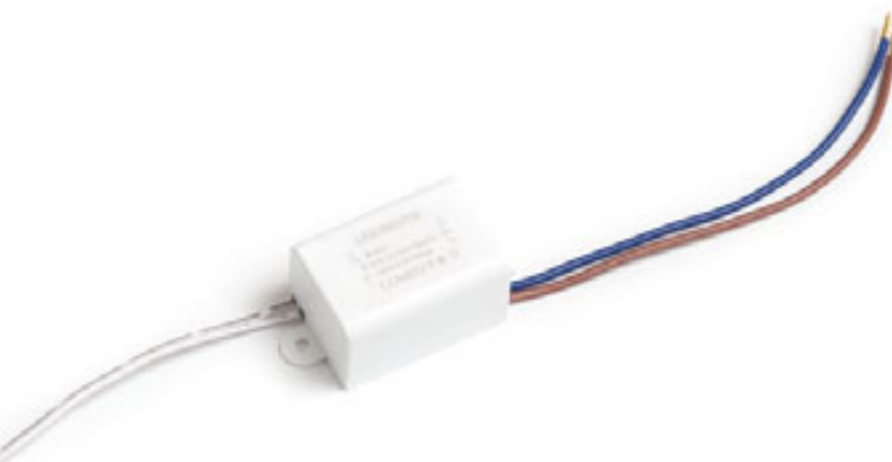

DRIVER

LED driver 700mA.

DRIVER LED 1x3W

700 mA 3 W

G13125

88 Kč