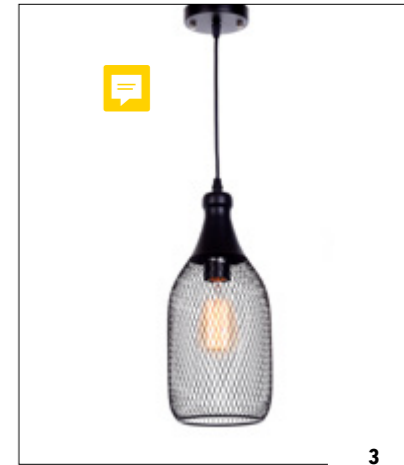

1 | **LDP 007-L (BK) FRATTON**
E27*1*40W
D30 x H60-110
METAL