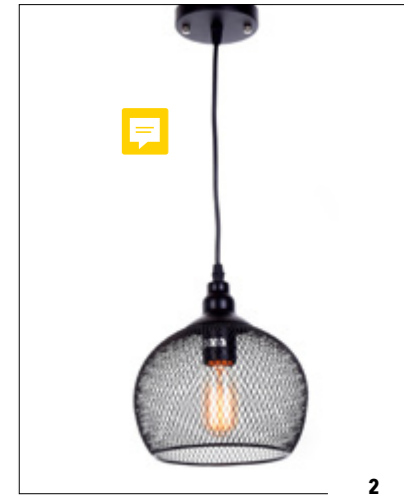

1 | **LDP 007-L (BK) FRATTON**
E27*1*40W
D30 x H60-110
METAL