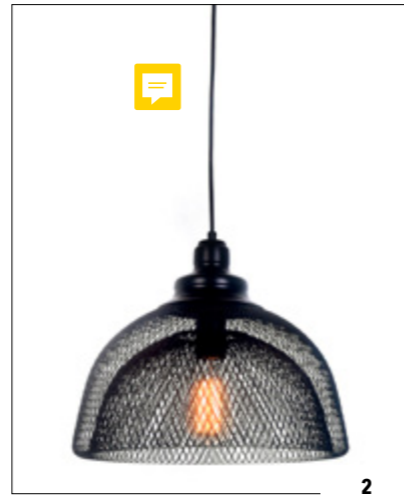

1 | **LDP 007-L (BK) FRATTON**
E27*1*40W
D30 x H60-110
METAL