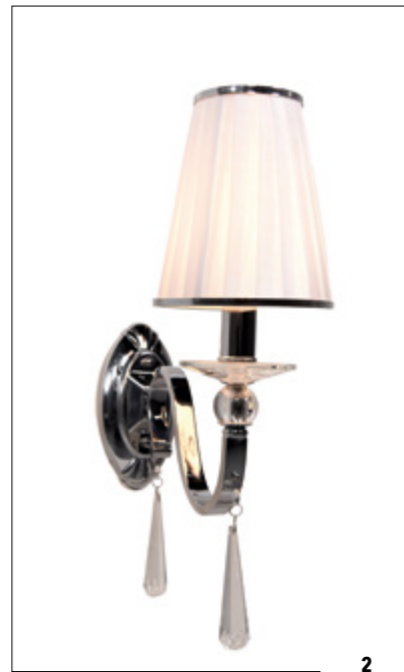

LDP 1158-4 (WT)
1 | FEDERICA W4 WHITE
E14*4*40W
D55 x H60-120
CRYSTAL, METAL, GLASS