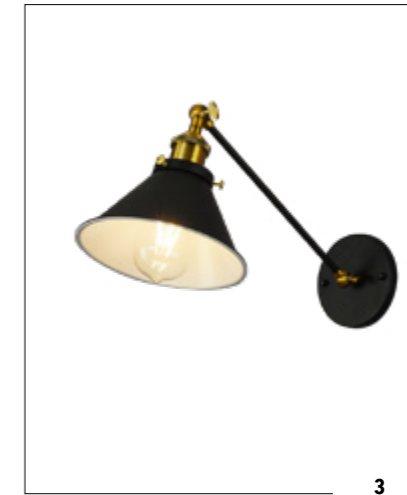

1

2

3

4

5

1

LDW B005-1 (BK)
1 | **GUBI W1**
E27*1*40W
D19 × H22 × W24
METAL

LDW B007-1 (BK)
2 | **RUBI W1**
E27*1*40W
D18 × H26 × W20
METAL

LDW B016-1 (BK)
3 | **GUBI WT**
E27*1*40W
D19 × H22 × W24
METAL

LDW B007-2 (BK)
4 | **RUBI W2**
E27*1*40W
D18 × H26 × W48
METAL

LDW B005-2 (BK)
5 | **GUBI W2**
E27*1*40W
D19 × H22 × W48
METAL

LDW B011-2 (BK)
6 | **GLUM W2**
E27*1*40W
D17 × H27 × W75
METAL

2

5

6

3

4