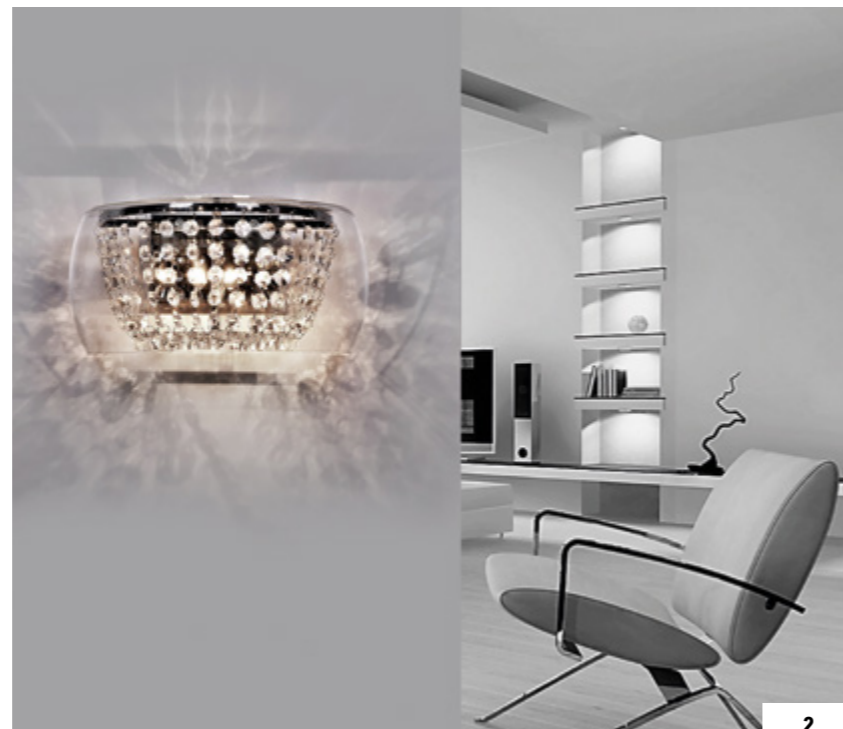

1

LDP 7018-500 (PR)
1 | DISPOSA D50
G4*10*20W
D50 x H40-150
GLASS, CRYSTAL

LDW 7018-1 (PR)
2 | DISPOSA
G4*4*20W
W30 x H15
GLASS, CRYSTAL

2

1

2

LDP 7019-400 (PR)
1 | GUSTO D40
G9*9*40W
D40 x H35-150
GLASS, CRYSTAL, METAL

LDW 7019 (PR)
2 | GUSTO
G9*4*20W
W30 x H15
GLASS, CRYSTAL, METAL

LDP 7019-500 (PR)
3 | GUSTO D50
G9*12*40W
D50 x H40-150
GLASS, CRYSTAL, METAL

3