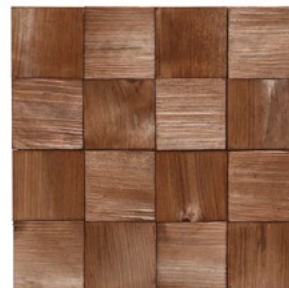

by **stegu**[®]

FSC[®] certified
impregnated natural wood

CUBE 1

CUBE 2

QUADRO 2

QUADRO 3

QUADRO MINI 1

QUADRO MINI 2

WOOD[®] Pixel
COLLECTION

 0,58 m²  4,5 kg

 2 × 760 × 380 mm / 11-13 mm  2,0 kg

WOOD
COLLECTION

Pixel

WOOD[®] Pure COLLECTION

 0,58 m²  10,0 kg

 2 × 760 × 380 mm / 33 mm  4,75 kg