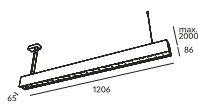

woodLED LINX Hang 1200

code	colour	source	W	K	lm
048-D226835-DA-4A1U	■	LED	43W	3000K	2200/2200lm
048-D226845-DA-4A1U	■	LED	43W	4000K	2400/2350lm
048-W226835-DA-4A1U	■	LED	43W	3000K	2200/2200lm
048-W226845-DA-4A1U	■	LED	43W	4000K	2400/2350lm

woodLED LINX Hang 1200