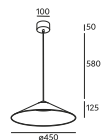

woodLED GECONE

CREE LED MW CRI 90+

110° 230V AC IP20 24V DC 24V DC

code	colour	source	W	K	lm
104-BB2293S		LED	32W	3000K	1260lm
104-WW2293S		LED	32W	3000K	1260lm
104-1B2293S		LED	32W	3000K	1260lm

Available accessories