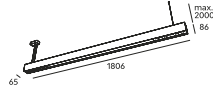

woodLED LINX Hang 1800

code	colour	source	W	K	lm
049-D226835-DA-2G2A2U	■	LED	92W	3000K	3780/2200lm - 4400lm
049-D226845-DA-2G2A2U	■	LED	92W	4000K	4000/2400lm - 4700lm
049-W226835-DA-2G2A2U	■	LED	92W	3000K	3780/2200lm - 4400lm
049-W226845-DA-2G2A2U	■	LED	92W	4000K	4000/2400lm - 4700lm