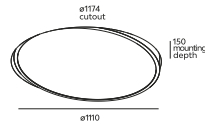

woodLED ROUND Tilt 600

code	colour	source	W	K	lm
004-DD0T9Y2S-DA		LED	50W	3000K/4000K/TW	4060/4460lm
004-MM0T9Y2S-DA		LED	50W	3000K/4000K/TW	4060/4460lm
004-CC0T9Y2S-DA		LED	50W	3000K/4000K/TW	4060/4460lm
004-WW0T9Y2S-DA		LED	50W	3000K/4000K/TW	4060/4460lm
004-Xx0T9Y2S-DA		LED	50W	3000K/4000K/TW	4060/4460lm

*recessed kit not included

woodLED ROUND Tilt 900

code	colour	source	W	K	lm
005-DD0T9Y2S-DA		LED	123W	3000K/4000K/TW	10130/11130lm
005-MM0T9Y2S-DA		LED	123W	3000K/4000K/TW	10130/11130lm
005-CC0T9Y2S-DA		LED	123W	3000K/4000K/TW	10130/11130lm
005-WW0T9Y2S-DA		LED	123W	3000K/4000K/TW	10130/11130lm
005-PP0T9Y2S-DA		LED	123W	3000K/4000K/TW	10130/11130lm

*recessed kit not included

woodLED ROUND Tilt 1200

code	colour	source	W	K	lm
006-DD0T9Y2S-DA		LED	155W	3000K/4000K/TW	14930/15300lm
006-MM0T9Y2S-DA		LED	155W	3000K/4000K/TW	14930/15300lm
006-CC0T9Y2S-DA		LED	155W	3000K/4000K/TW	14930/15300lm
006-WW0T9Y2S-DA		LED	155W	3000K/4000K/TW	14930/15300lm
006-PP0T9Y2S-DA		LED	155W	3000K/4000K/TW	14930/15300lm

*recessed kit not included

Recessed kit

code	colour	cut out
011-DD94000-DA		Ø 664
011-MM94000-DA		Ø 924
011-CC94000-DA		Ø 1174

Available accessories