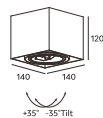

BOX C single

1x G53 230V AC IP20 12V AC 200x ±30°