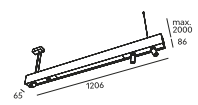

code	colour	source	W	K	lm
048-D226835-DA-1G2S1U	■	LED	50W	3000K	1890/1400lm - 2200lm
048-D226845-DA-1G2S1U	■	LED	50W	4000K	2000/1500lm - 2350lm
048-W226835-DA-1G2S1U	■	LED	50W	3000K	1890/1400lm - 2200lm
048-W226845-DA-1G2S1U	■	LED	50W	4000K	2000/1500lm - 2350lm