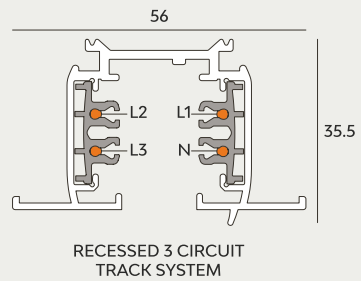

**TRACK**  
LAMPS

\* POWER GEAR compatible