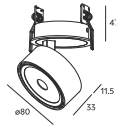

EYE R semi round

HEP DRIVER LUMINUS LED CRI 90+ 60° 230V AC IP20 350mA 2xG4 72-75 355° 0-90° 5-25 UGR <19