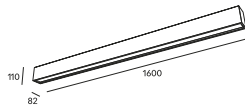

code	colour	source	W	K	lm
032-DD009Y₂S-DA		LED	48W	3000K/4000K/TW	4110/4480lm
032-MM009Y₂S-DA		LED	48W	3000K/4000K/TW	4110/4480lm
032-CC009Y₂S-DA		LED	48W	3000K/4000K/TW	4110/4480lm
032-WW009Y₂S-DA		LED	48W	3000K/4000K/TW	4110/4480lm
032-PP009Y₂S-DA		LED	48W	3000K/4000K/TW	4110/4480lm