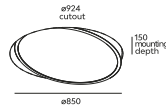

code	colour	source	W	K	lm
005-DD0T9Y2S-DA		LED	123W	3000K/4000K/TW	10130/11130lm
005-MM0T9Y2S-DA		LED	123W	3000K/4000K/TW	10130/11130lm
005-CC0T9Y2S-DA		LED	123W	3000K/4000K/TW	10130/11130lm
005-WW0T9Y2S-DA		LED	123W	3000K/4000K/TW	10130/11130lm
005-PP0T9Y2S-DA		LED	123W	3000K/4000K/TW	10130/11130lm

*recessed kit not included

woodLED ROUND Tilt 1200