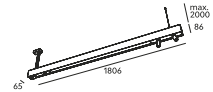

woodLED LINX Hang 1800

code	colour	source	W	K	lm
049-D226835-DA-2G2S2U	■	LED	83W	3000K	3780/1400lm - 4400lm
049-D226845-DA-2G2S2U	■	LED	83W	4000K	4000/1500lm - 4700lm
049-W226835-DA-2G2S2U	■	LED	83W	3000K	3780/1400lm - 4400lm
049-W226845-DA-2G2S2U	■	LED	83W	4000K	4000/1500lm - 4700lm