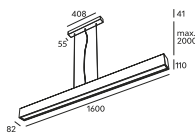

code	colour	source	W	K	lm
032-DD0H9Y2S-DA		LED	48W	3000K/4000K/TW	4110/4480lm
032-MM0H9Y2S-DA		LED	48W	3000K/4000K/TW	4110/4480lm
032-CC0H9Y2S-DA		LED	48W	3000K/4000K/TW	4110/4480lm
032-WW0H9Y2S-DA		LED	48W	3000K/4000K/TW	4110/4480lm
032-PP0H9Y2S-DA₂		LED	48W	3000K/4000K/TW	4110/4480lm

*suspension kit not included