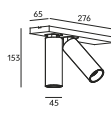

BARELL C mini

code	colour	base	W
301-1200000	■	1xGU10	max. 1x50W

EYE C semi round

code	colour	source	W	K	lm
317-1200936	□	LED	15W	3000K	1270lm
317-1200946	□	LED	15W	4000K	1370lm
317-2200936	■	LED	15W	3000K	1270lm
317-2200946	■	LED	15W	4000K	1370lm

FINGER C single

code	colour	source	W	K	lm
310-120093Z	■	LED	1x7W	3000K	400lm
310-120094Z	■	LED	1x7W	4000K	420lm

FINGER C duo

code	colour	source	W	K	lm
311-120093Z	■	LED	2x7W	3000K	800lm
311-120094Z	■	LED	2x7W	4000K	840lm

Available accessories