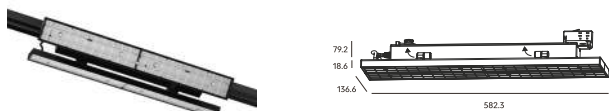

FLAT T adjust

LED 36/90° 230V AC IP20 1250mA 1250mA 1250mA 1250mA 0-130°

code	colour	source	W	K	lm	angle
410-1100833	▣	LED	44W	3000K	5300lm	36°
410-1100843	▣	LED	44W	4000K	5270lm	36°
410-1100839	▣	LED	44W	3000K	5620lm	90°
410-1100849	▣	LED	44W	4000K	5560lm	90°
410-2200833	■	LED	44W	3000K	5300lm	36°
410-2200843	■	LED	44W	4000K	5270lm	36°
410-2200839	■	LED	44W	3000K	5620lm	90°
410-2200849	■	LED	44W	4000K	5560lm	90°