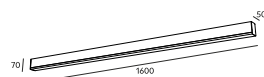

LINE C mini

code	colour	source	W	K	lm
314-1100830-DA	□	LED	28W	3000K	2490lm
314-2200830-DA	■	LED	28W	3000K	2490lm
314-1100840-DA	□	LED	28W	4000K	2720lm
314-2200840-DA	■	LED	28W	4000K	2720lm

LINE C midi

code	colour	source	W	K	lm
313-1100830-DA	□	LED	37W	3000K	3320lm
313-2200830-DA	■	LED	37W	3000K	3320lm
313-1100840-DA	□	LED	37W	4000K	3620lm
313-2200840-DA	■	LED	37W	4000K	3620lm

LINE C maxi

code	colour	source	W	K	lm
312-11200830-DA	□	LED	55W	3000K	4970lm
312-2200830-DA	■	LED	55W	3000K	4970lm
312-11200840-DA	□	LED	55W	4000K	5430lm
312-2200840-DA	■	LED	55W	4000K	5430lm

Available accessories