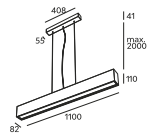

code	colour	source	W	K	lm
031-DD0H9Y2S-DA		LED	32W	3000K/4000K/TW	2740/2990lm
031-MM0H9Y2S-DA		LED	32W	3000K/4000K/TW	2740/2990lm
031-CC0H9Y2S-DA		LED	32W	3000K/4000K/TW	2740/2990lm
031-WW0H9Y2S-DA		LED	32W	3000K/4000K/TW	2740/2990lm
031-PP0H9Y2S-DA		LED	32W	3000K/4000K/TW	2740/2990lm

*suspension kit not included