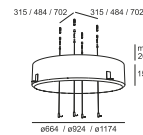

Recessed kit