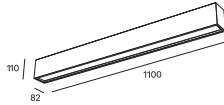

woodLED LINUS 1100

code	colour	source	W	K	lm
031-DD009Y₂S-DA		LED	32W	3000K/4000K/TW	2740/2990lm
031-MM009Y₂S-DA		LED	32W	3000K/4000K/TW	2740/2990lm
031-CC009Y₂S-DA		LED	32W	3000K/4000K/TW	2740/2990lm
031-WW009Y₂S-DA		LED	32W	3000K/4000K/TW	2740/2990lm
031-PP009Y₂S-DA		LED	32W	3000K/4000K/TW	2740/2990lm

woodLED LINUS 1600