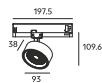

EYE T midi

POWERGEAR® LUMINUS LED CRI 90+

LUMINUS LED 36° 230V AC IP20 500mA 0° 0-90°

code	colour	source	W	K	lm
401-1200933	☐	LED	1x20W	3000K	1480lm
401-2200933	■	LED	1x20W	3000K	1480lm
401-1200943	☐	LED	1x20W	4000K	1600lm
401-2200943	■	LED	1x20W	4000K	1600lm