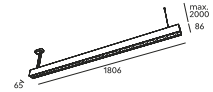

woodLED LINX Hang 1800

code	colour	source	W	K	lm
049-D226835-DA-6A2U	■	LED	112W	3000K	6600/4400lm
049-D226845-DA-6A2U	■	LED	112W	4000K	7200/4700lm
049-W226835-DA-6A2U	■	LED	112W	3000K	6600/4400lm
049-W226845-DA-6A2U	■	LED	112W	4000K	7200/4700lm