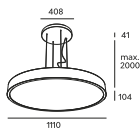

code	colour	source	W	K	lm
006-DD0H9Y₂S-DA		LED	155W	3000K/4000K/TW	14930/15300lm
006-MM0H9Y₂S-DA		LED	155W	3000K/4000K/TW	14930/15300lm
006-CC0H9Y₂S-DA		LED	155W	3000K/4000K/TW	14930/15300lm
006-WW0H9Y₂S-DA		LED	155W	3000K/4000K/TW	14930/15300lm
006-PP0H9Y₂S-DA		LED	155W	3000K/4000K/TW	14930/15300lm

*suspension kit not included