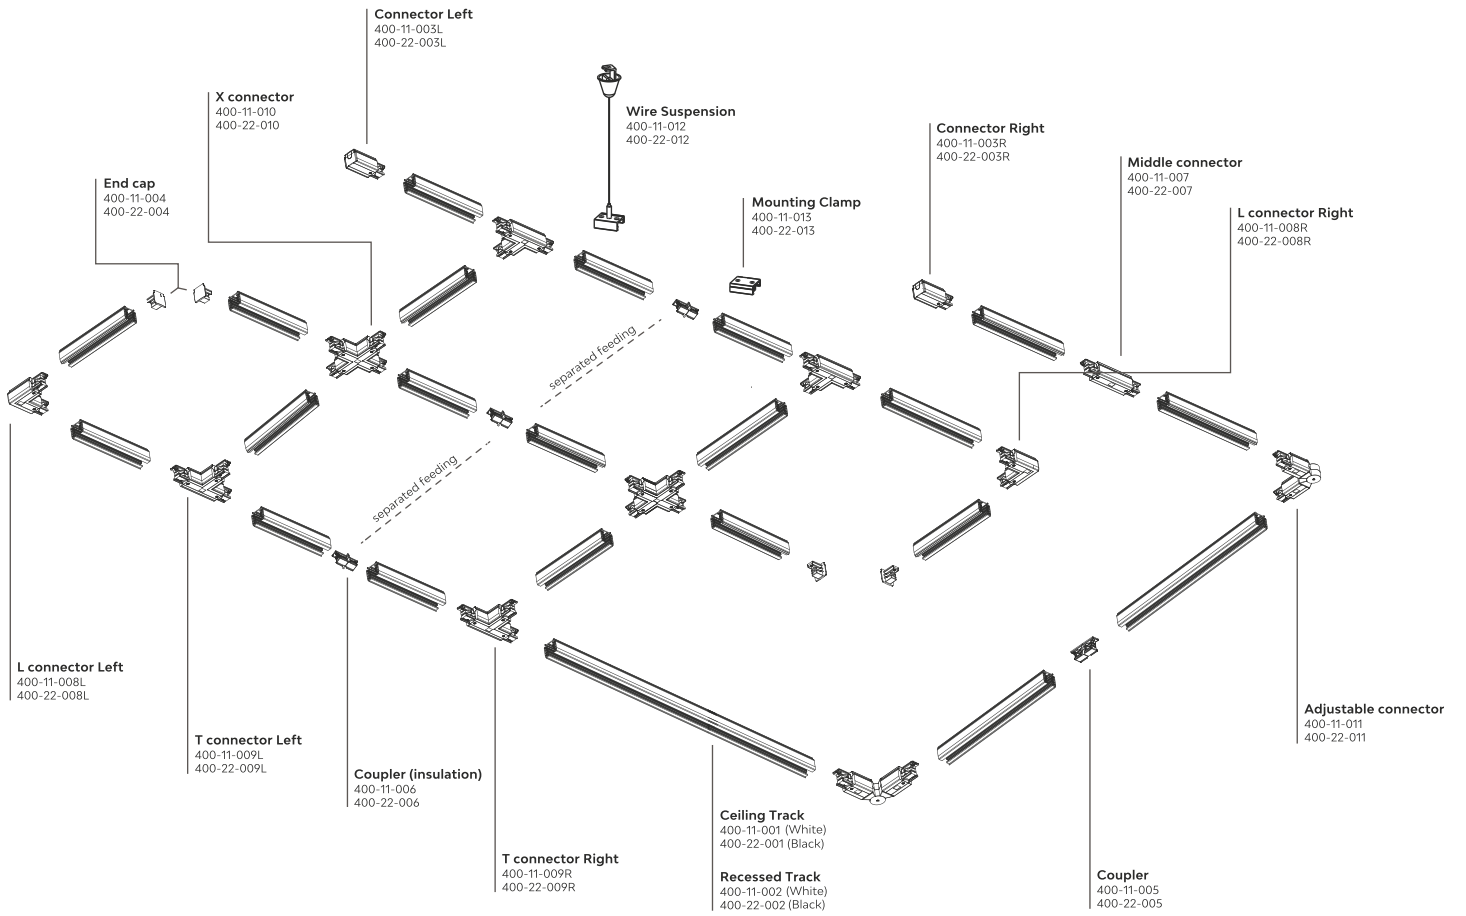

**TRACK**  
LAMPS

\* POWER GEAR compatible