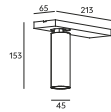

code	colour	source	W	K	lm
310-120093Z	■	LED	1x7W	3000K	400lm
310-120094Z	■	LED	1x7W	4000K	420lm

FINGER C duo