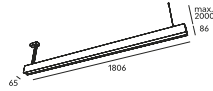

woodLED LINX Hang 1800

code	colour	source	W	K	lm
049-D226835-DA-3G2U	■	LED	82W	3000K	5670/4400lm
049-D226845-DA-3G2U	■	LED	82W	4000K	6000/4700lm
049-W226835-DA-3G2U	■	LED	82W	3000K	5670/4400lm
049-W226845-DA-3G2U	■	LED	82W	4000K	6000/4700lm