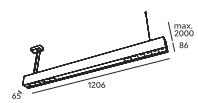

code	colour	source	W	K	lm
048-D226835-DA-1G2A1U	■	LED	46W	3000K	1890/1100lm - 2200lm
048-D226845-DA-1G2A1U	■	LED	46W	4000K	2000/1200lm - 2350lm
048-W226835-DA-1G2A1U	■	LED	46W	3000K	1890/1100lm - 2200lm
048-W226845-DA-1G2A1U	■	LED	46W	4000K	2000/1200lm - 2350lm

woodLED LINX Hang 1200