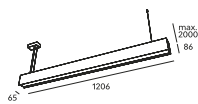

woodLED LINX Hang 1200

code	colour	source	W	K	lm
048-D226835-DA-2G1U	■	LED	49W	3000K	3780/2200lm
048-D226845-DA-2G1U	■	LED	49W	4000K	4000/2350lm
048-W226835-DA-2G1U	■	LED	49W	3000K	3780/2200lm
048-W220845-DA-2G	■	LED	49W	4000K	4000/2350lm