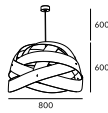

woodLED NEST 800

230V AC IP20 3x E27

code	colour	base	W
046-DDX_s1000		3xE27	max. 3x60W
046-WWX_s1000		3xE27	max. 3x60W