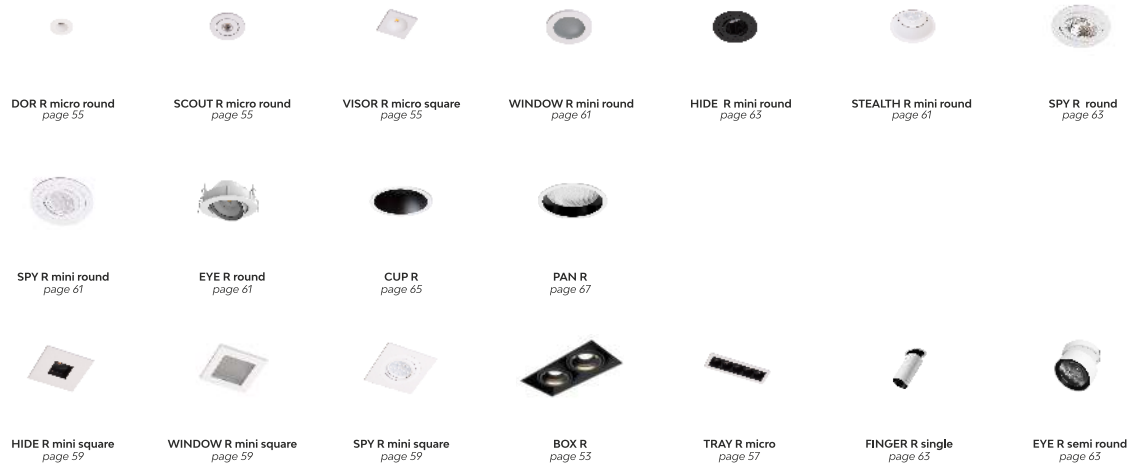

recessed lamps