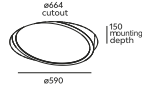

## woodLED ROUND Tilt 600

code	colour	source	W	K	lm
004-DD0T9Y2S-DA		LED	50W	3000K/4000K/TW	4060/4460lm
004-MM0T9Y2S-DA		LED	50W	3000K/4000K/TW	4060/4460lm
004-CC0T9Y2S-DA		LED	50W	3000K/4000K/TW	4060/4460lm
004-WW0T9Y2S-DA		LED	50W	3000K/4000K/TW	4060/4460lm
004-Xx0T9Y2S-DA		LED	50W	3000K/4000K/TW	4060/4460lm