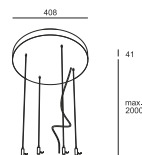

Suspension kit

code	colour
011-DD94000-DA	
011-MM94000-DA	
011-CC94000-DA	
011-WW94000-DA	
011-PP94000-DA