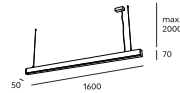

LINE H mini

code	colour	source	W	K	lm
603-1195830-DA	□	LED	28W	3000K	2490lm
603-2296830-DA	■	LED	28W	3000K	2490lm
603-1195840-DA	□	LED	28W	4000K	2720lm
603-2296840-DA	■	LED	28W	4000K	2720lm

LINE H midi

code	colour	source	W	K	lm
603-1195830-DA	□	LED	37W	3000K	3320lm
603-2296830-DA	■	LED	37W	3000K	3320lm
603-1195840-DA	□	LED	37W	4000K	3620lm
603-2296840-DA	■	LED	37W	4000K	3620lm

LINE H maxi

code	colour	source	W	K	lm
601-1195830-DA	□	LED	55W	3000K	4970lm
601-2296830-DA	■	LED	55W	3000K	4970lm
601-1195840-DA	□	LED	55W	4000K	5430lm
601-2296840-DA	■	LED	55W	4000K	5430lm

Available accessories