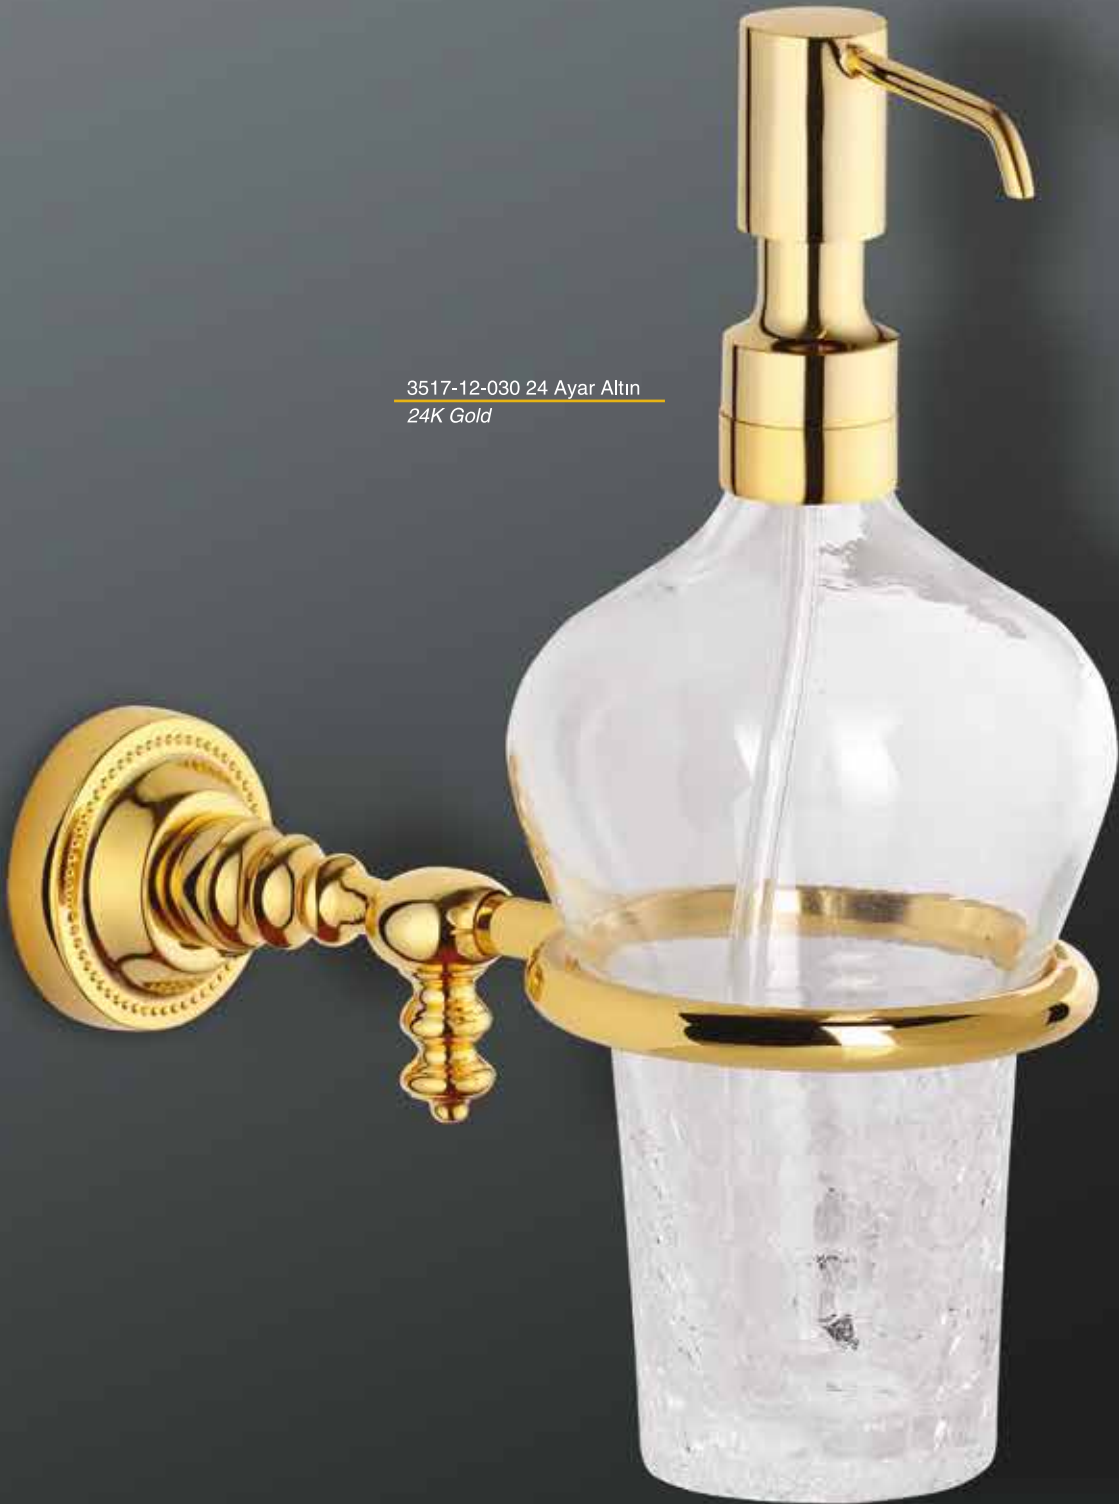

3510-12-030 24 Ayar Altın
24K Gold

3514-12-030 24 Ayar Altın
24K Gold

3513-12-030 24 Ayar Altın
24K Gold

Made of brass

24K gold series

3517-12-030 24 Ayar Altın
24K Gold

Our Products are patented.

VISTA D'ORO
THE QUALITY OF EXPERIENCE